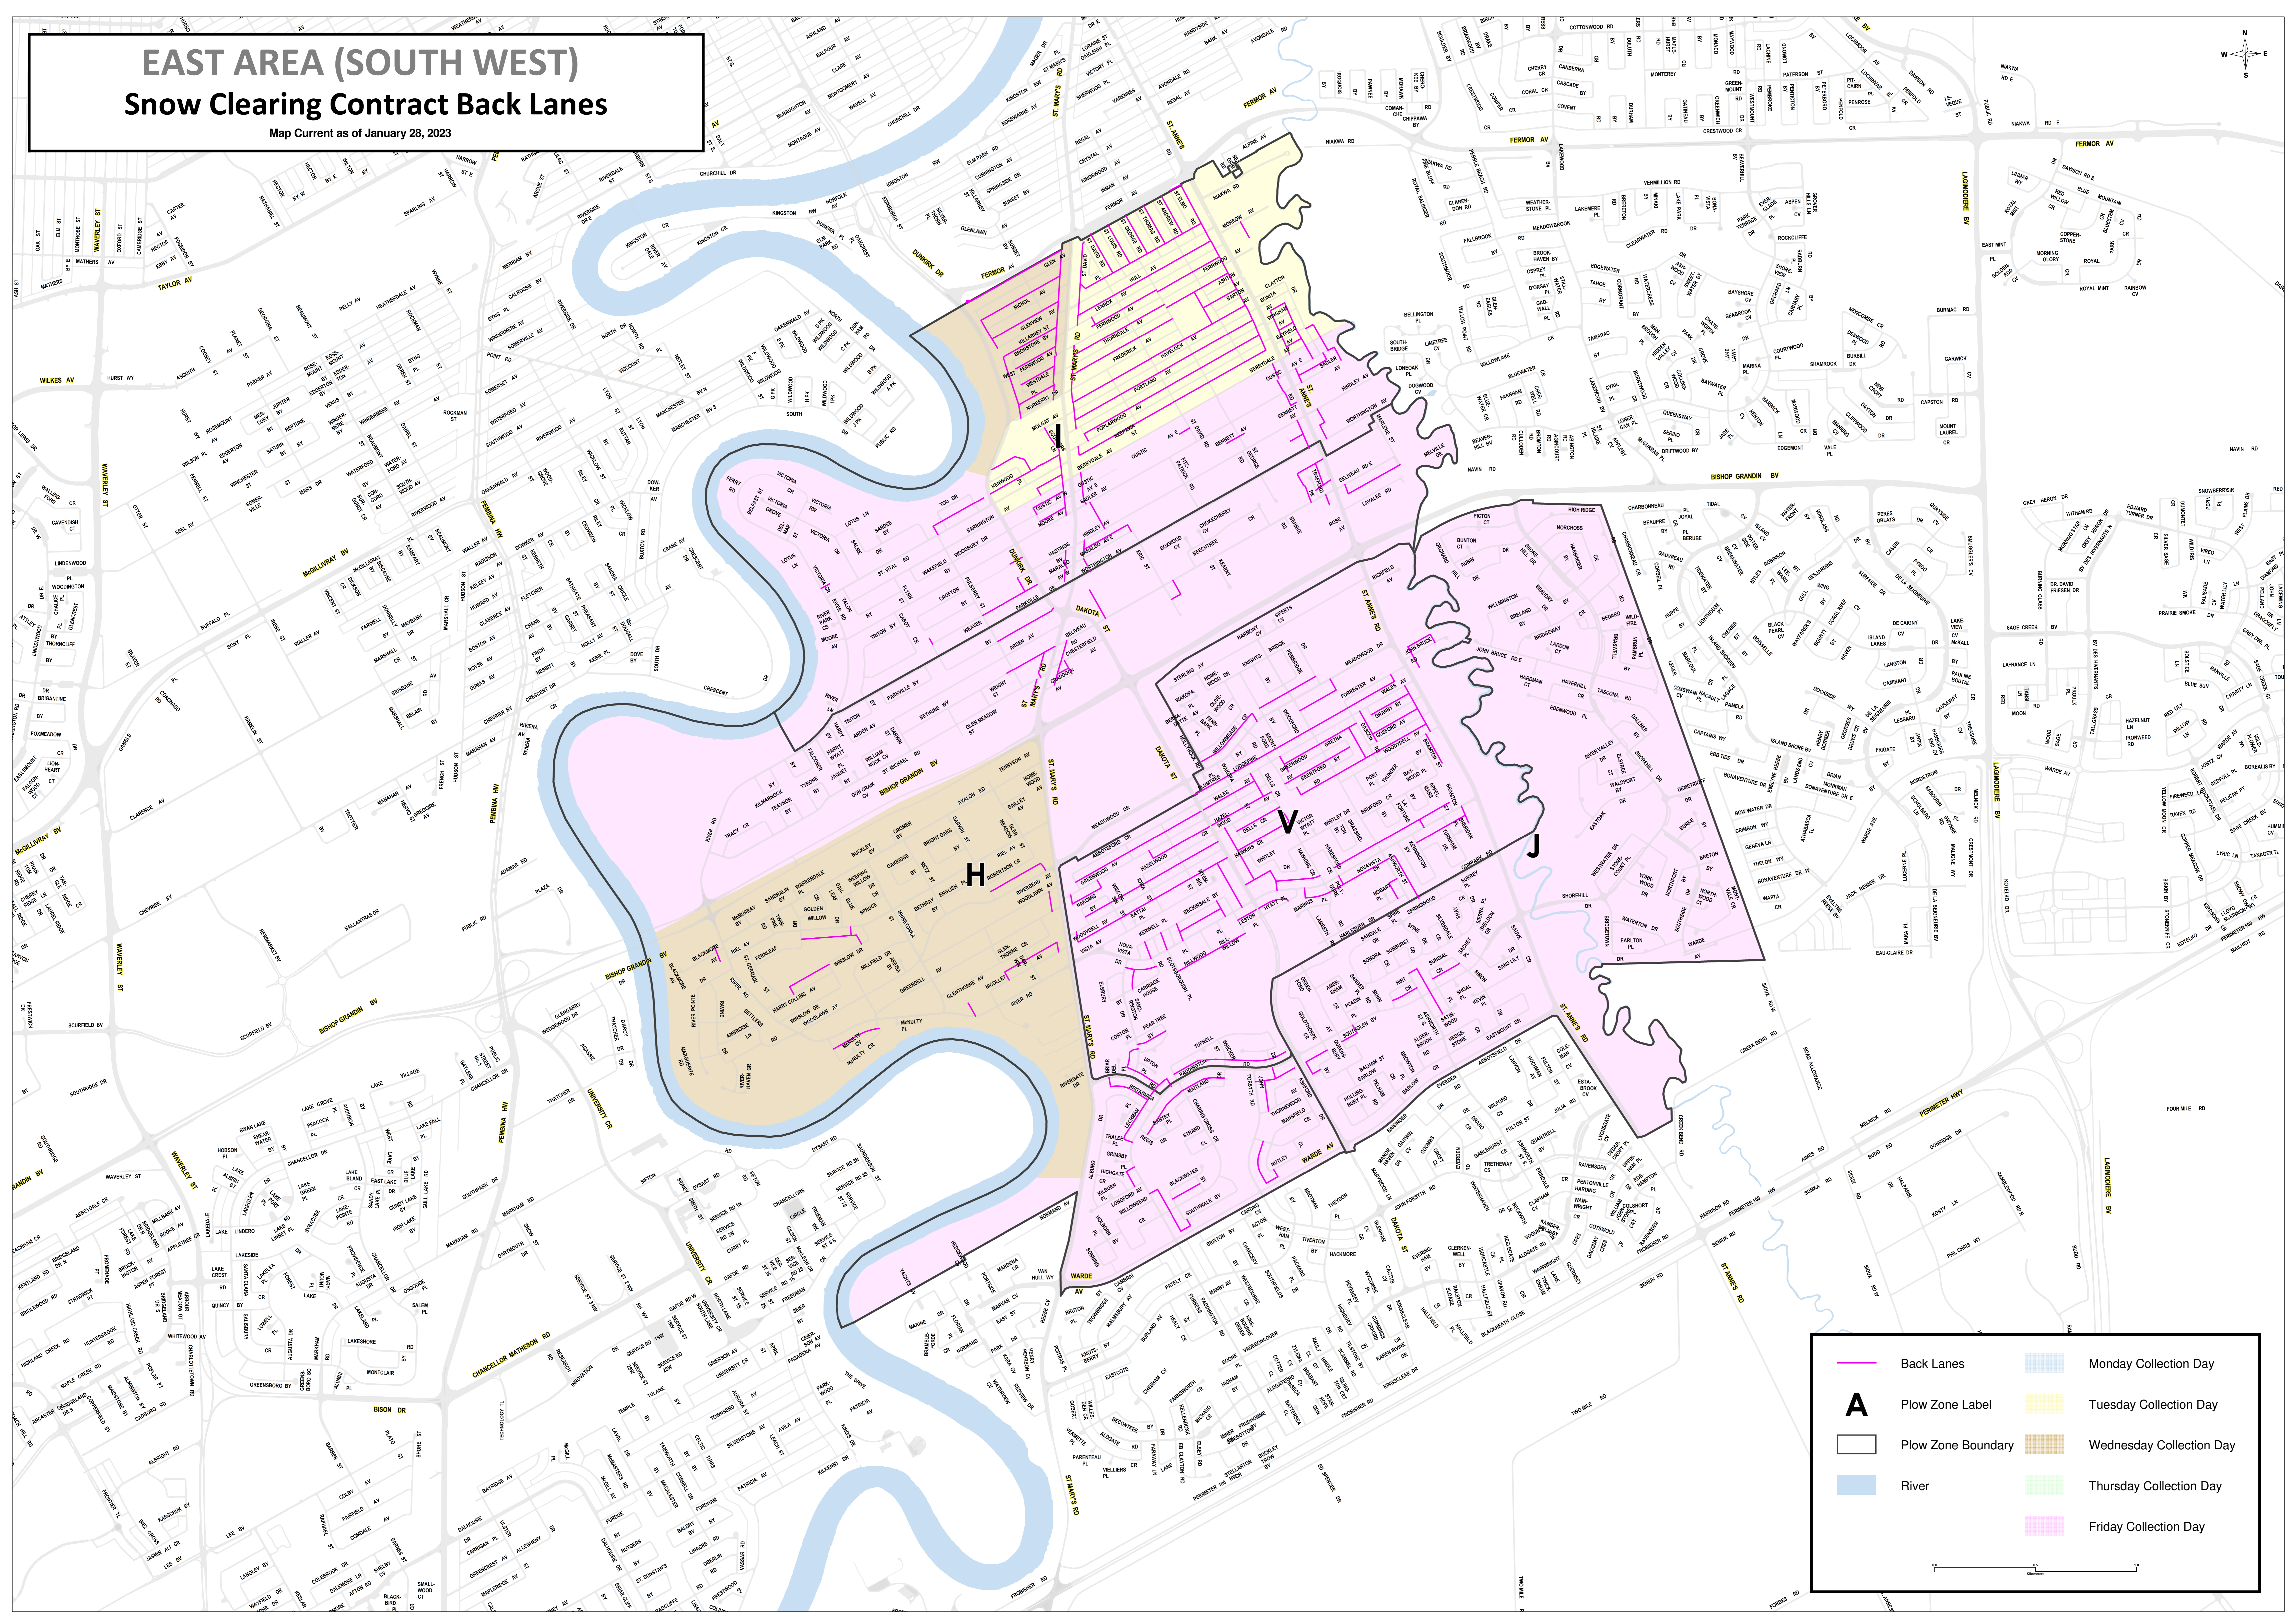

EAST AREA (SOUTH WEST)

Snow Clearing Contract Back Lanes

Map Current as of January 28, 2023

	Back Lanes		Monday Collection Day
	Plow Zone Boundary		Tuesday Collection Day
	Plow Zone Label		Wednesday Collection Day
	River		Thursday Collection Day
			Friday Collection Day