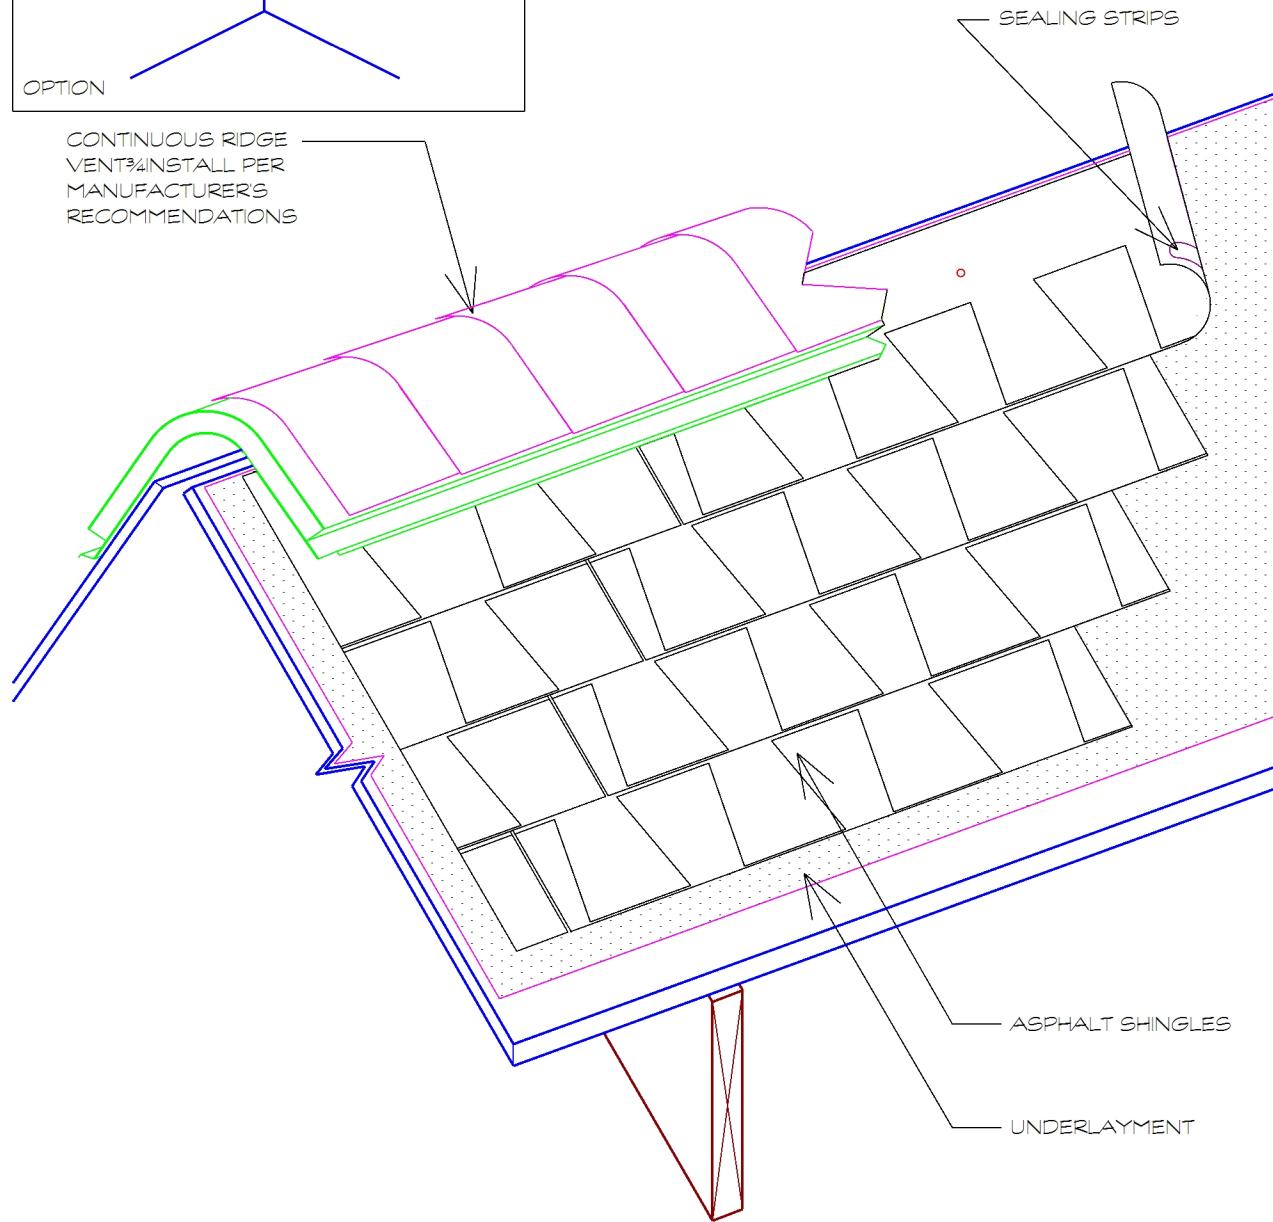

CONTINUOUS RIDGE  
VENT 3/4" INSTALL PER  
MANUFACTURER'S  
RECOMMENDATIONS

**NOTES:**

1. RIDGE VENT TYPES VARY. FOLLOW MANUFACTURER'S INSTALLATION RECOMMENDATIONS.

RIDGE WITH CONTINUOUS RIDGE VENT

JDB CONSULTING INC. PO BOX 686 ST. PIERRE-JOLYS, MB 1-204-371-0996 Admin@buildingenvelope.biz	
Project	DEERLODGE COMMUNITY CENTRE 323 BRUCE AVENUE WINNIPEG, MB R3J 2C3
Client	City of Winnipeg
Dwg. No.	A3-RO
Date	Nov. 2022
Scale	N.T.S.
Bid Opportunity 878-2022	