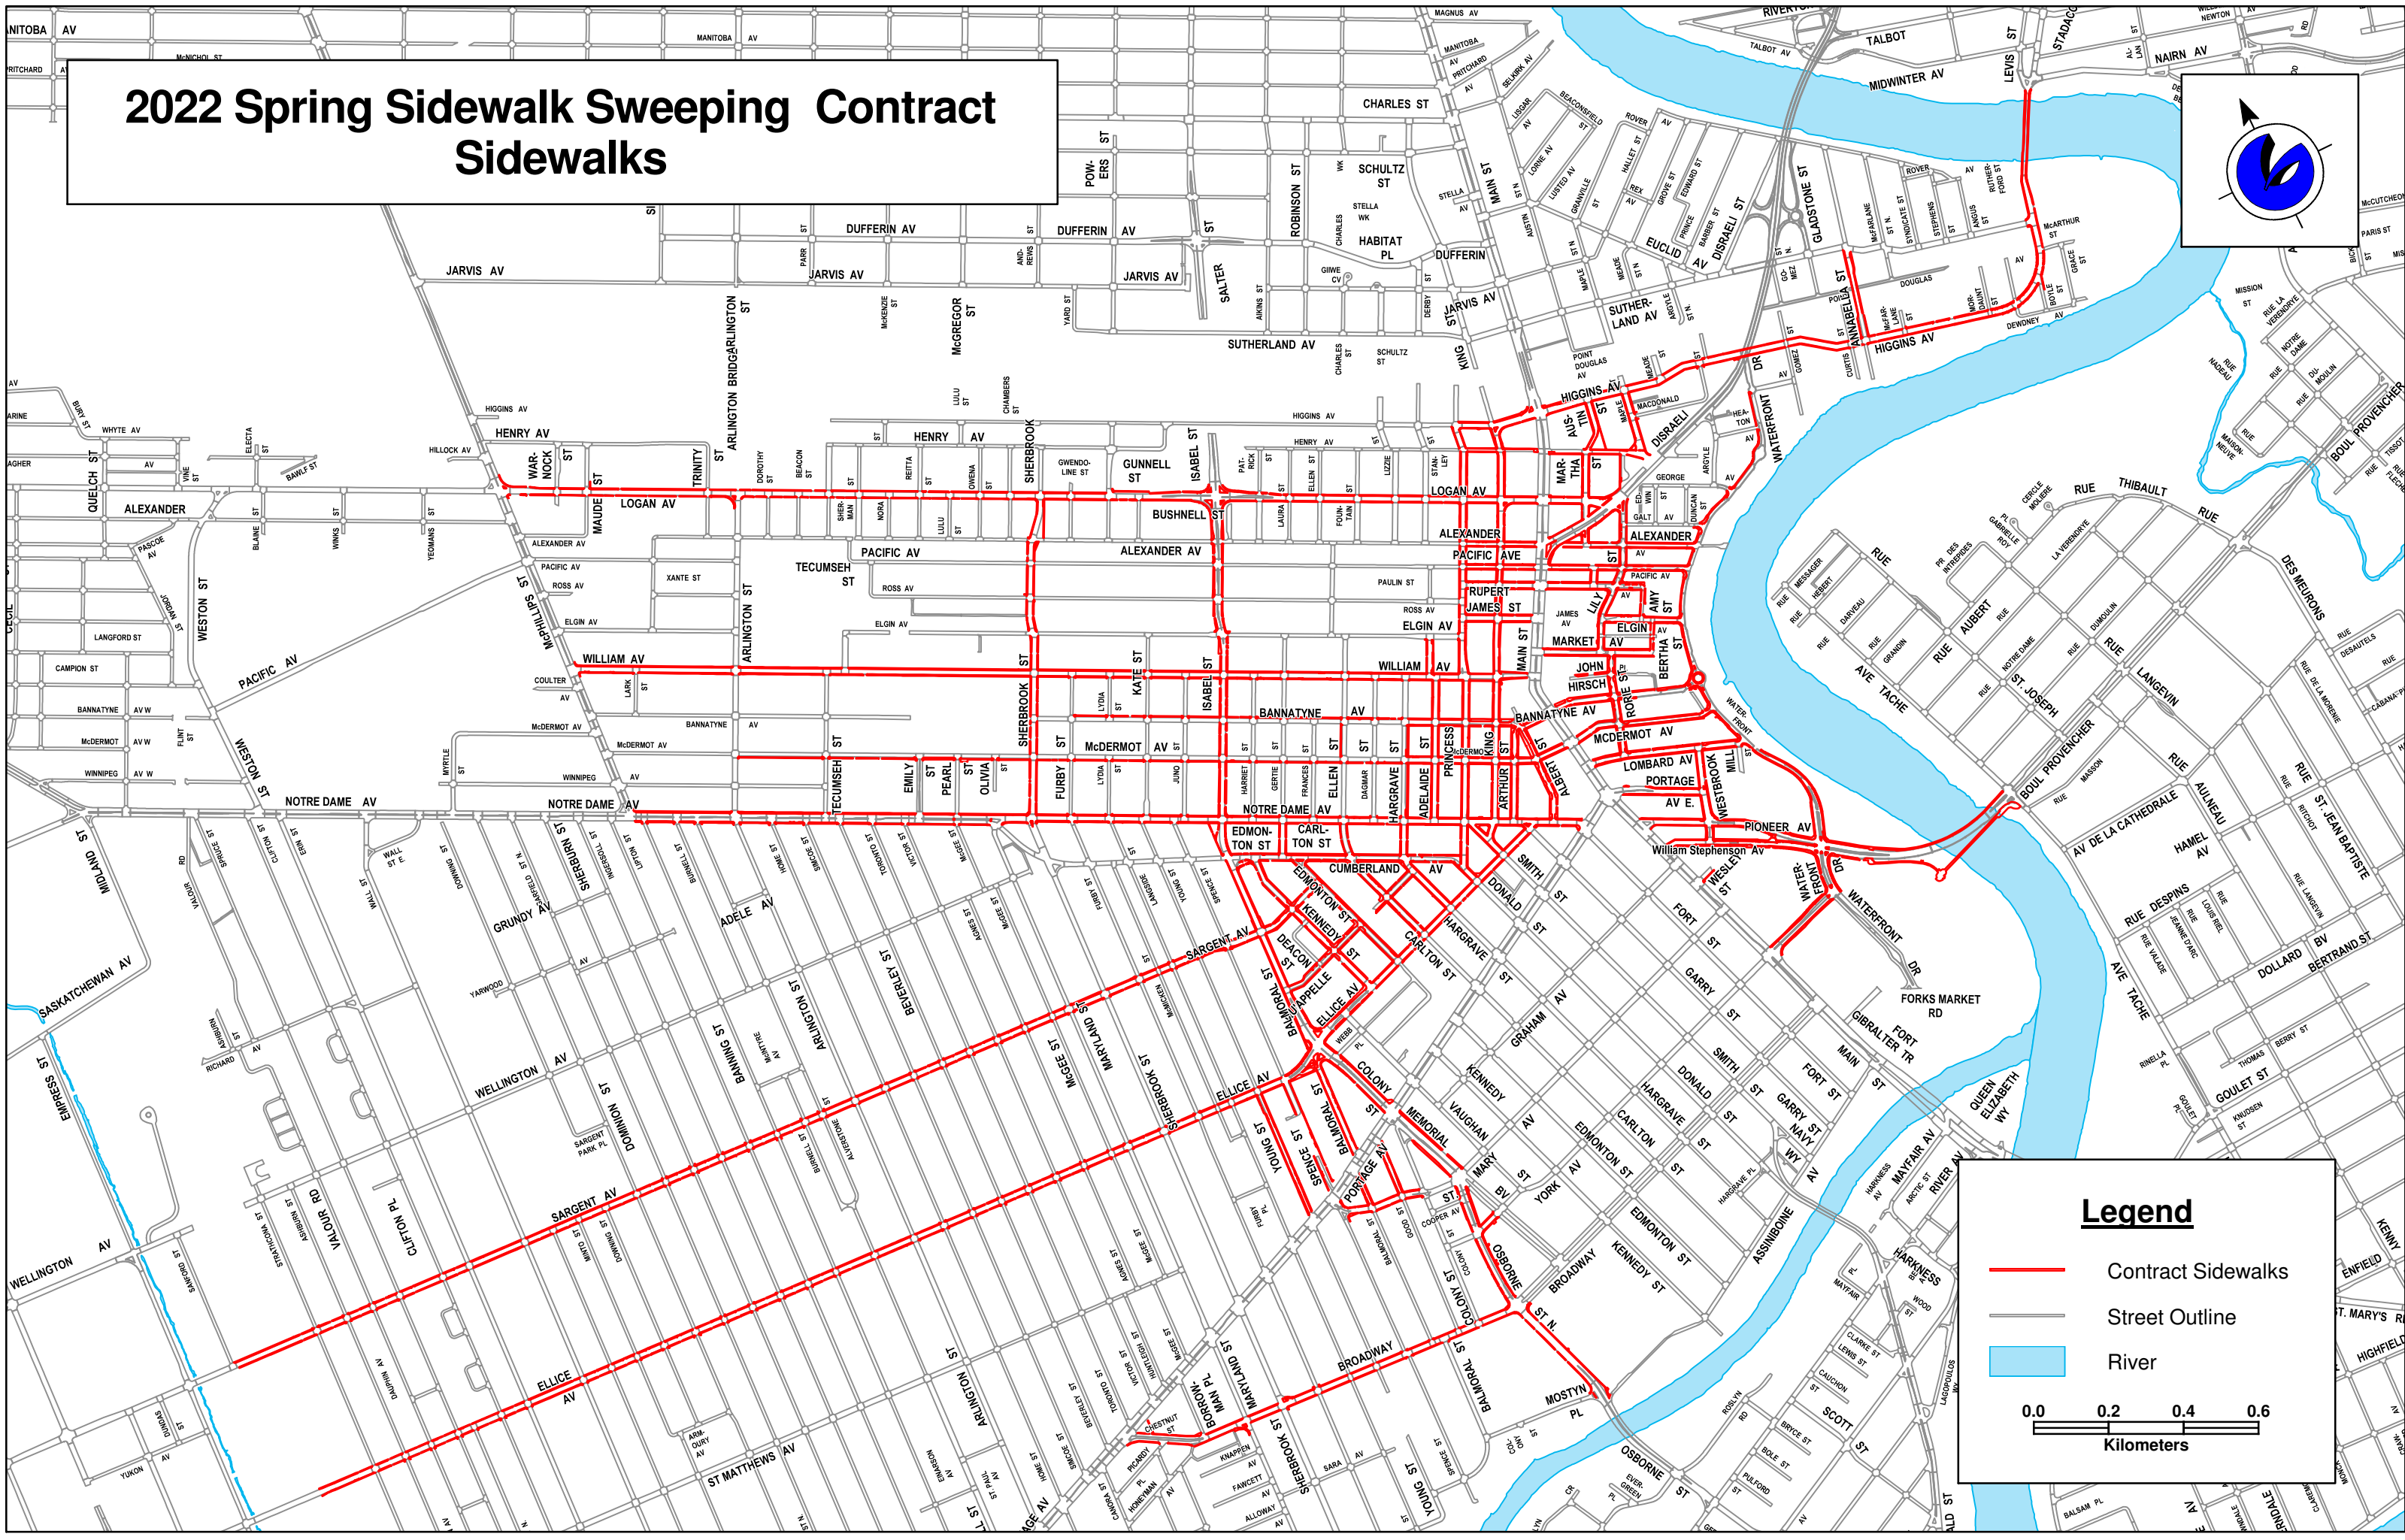

2022 Spring Sidewalk Sweeping Contract Sidewalks

Legend

-  Contract Sidewalks
-  Street Outline
-  River

0.0 0.2 0.4 0.6
Kilometers