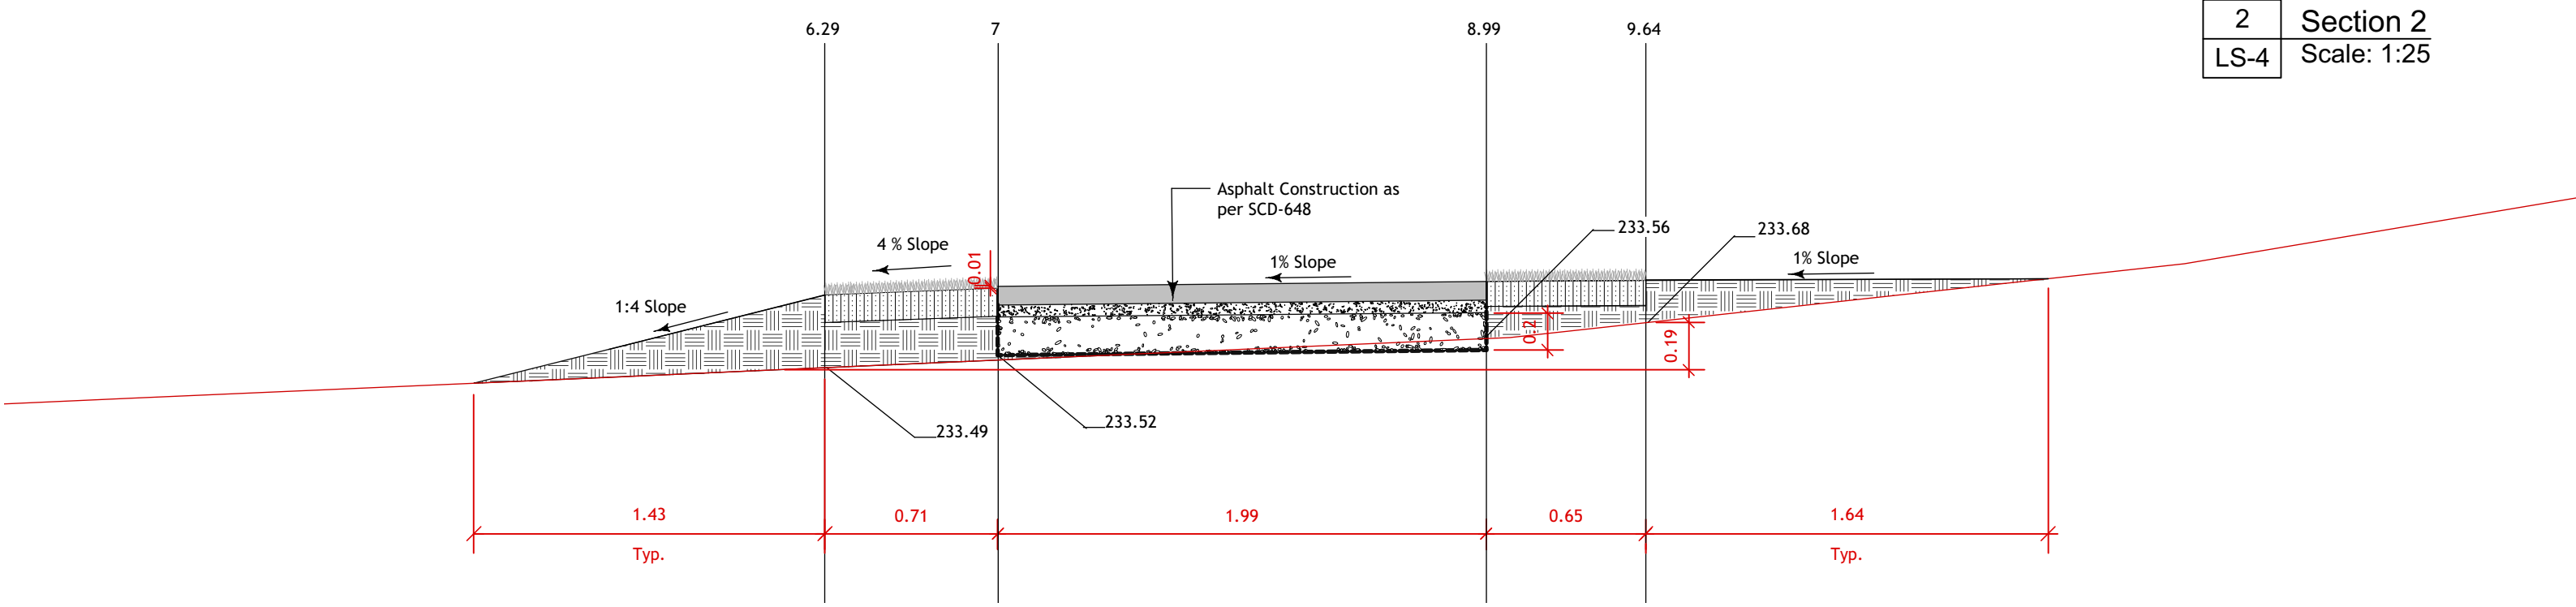

1	Section 1
LS-4	Scale: 1:25

2	Section 2
LS-4	Scale: 1:25

3	Section 3
LS-4	Scale: 1:25

1	17-6-12	For RFP
No.	Date	Issue Notes

Drawing No.

LS-4 of 15

## Leila Strasbourg Park- Path Cross Sections