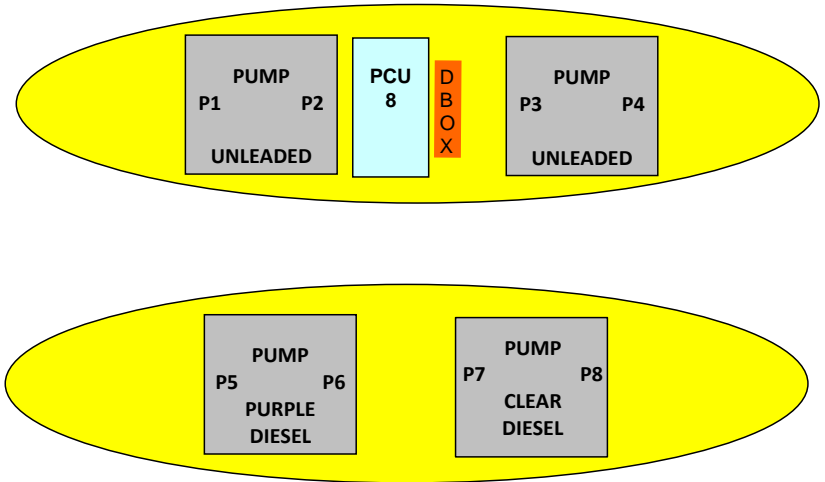

**735 ASSINIBOINE PARK DRIVE  
CITY OF WINNIPEG FUELING FACILITY**

- ISLAND
- TANK
- PUMP
- PCU
- DROP BOX

ASSINIBOINE PARK DRIVE