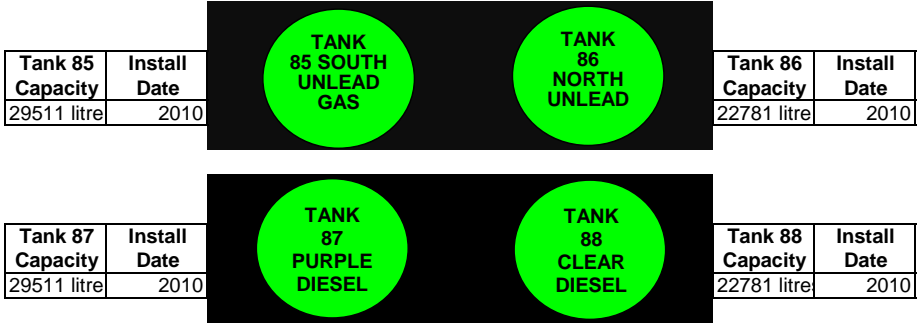

**735 ASSINIBOINE PARK DRIVE  
CITY OF WINNIPEG FUELING FACILITY**

- ISLAND
- TANK
- PUMP
- PCU
- DROP BOX

ASSINIBOINE PARK DRIVE