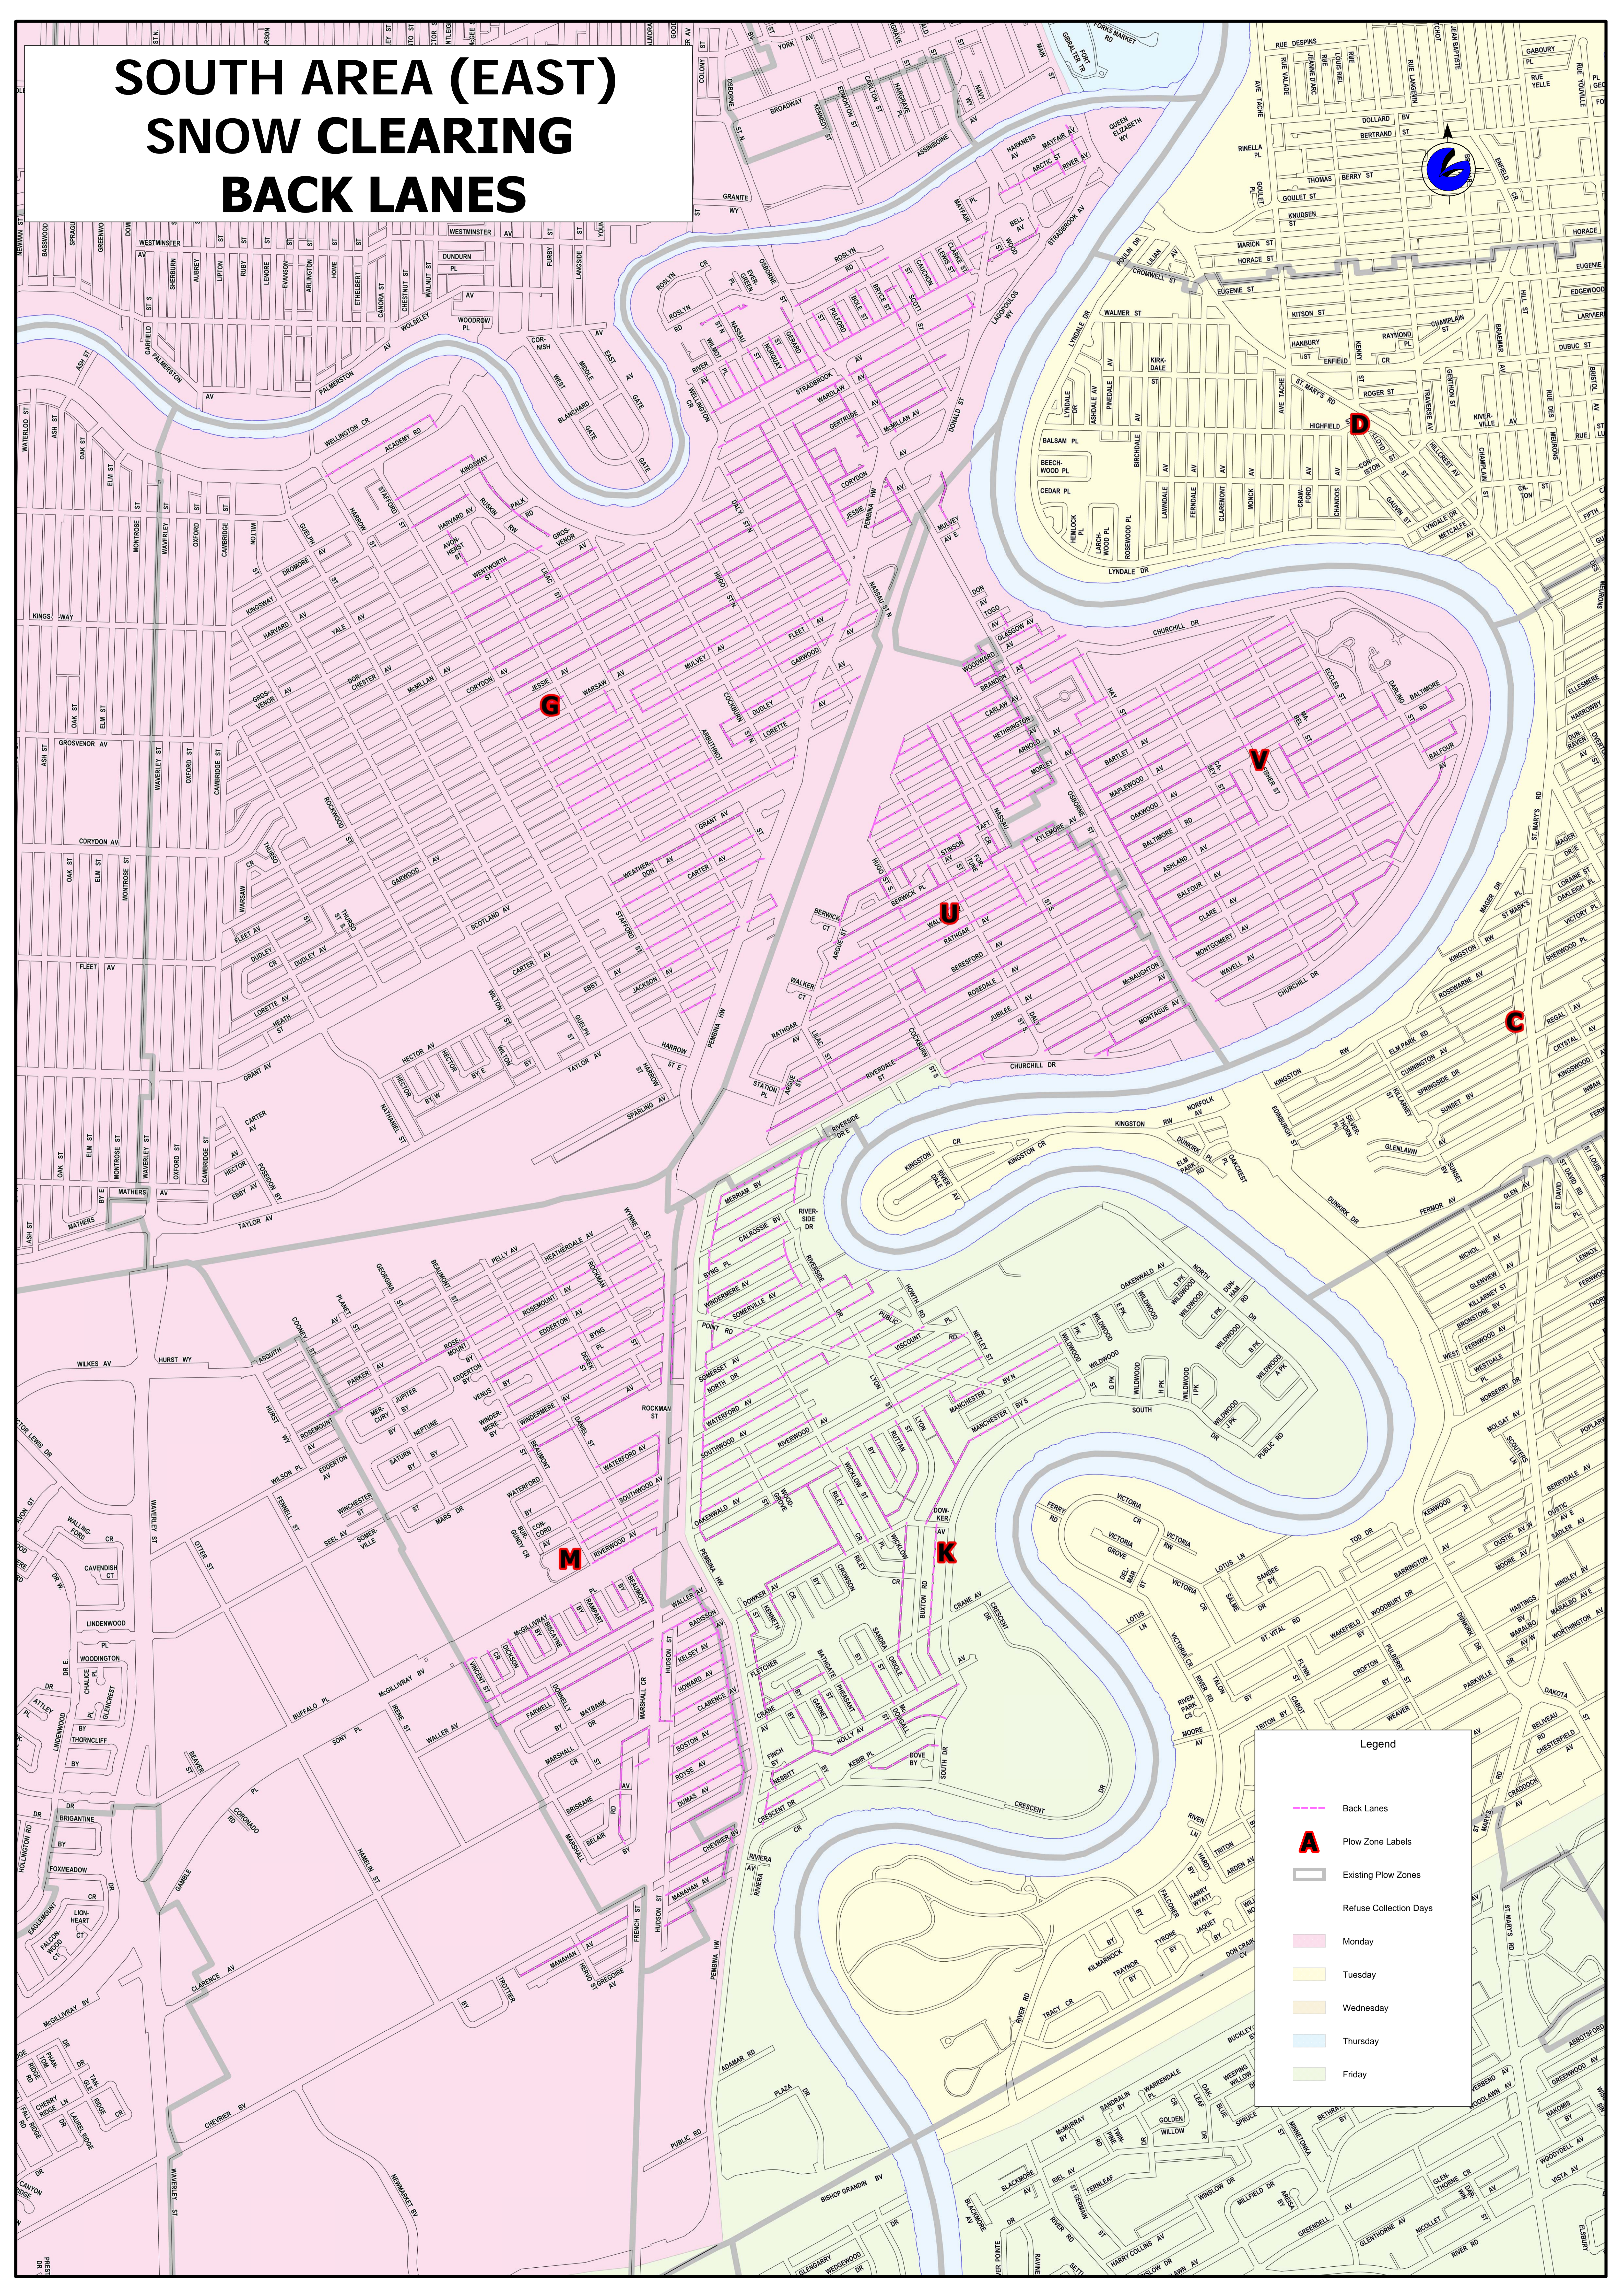

# SOUTH AREA (EAST) SNOW CLEARING BACK LANES

**Legend**

- Back Lanes
- Plow Zone Labels
- Existing Plow Zones
- Refuse Collection Days
- Monday
- Tuesday
- Wednesday
- Thursday
- Friday