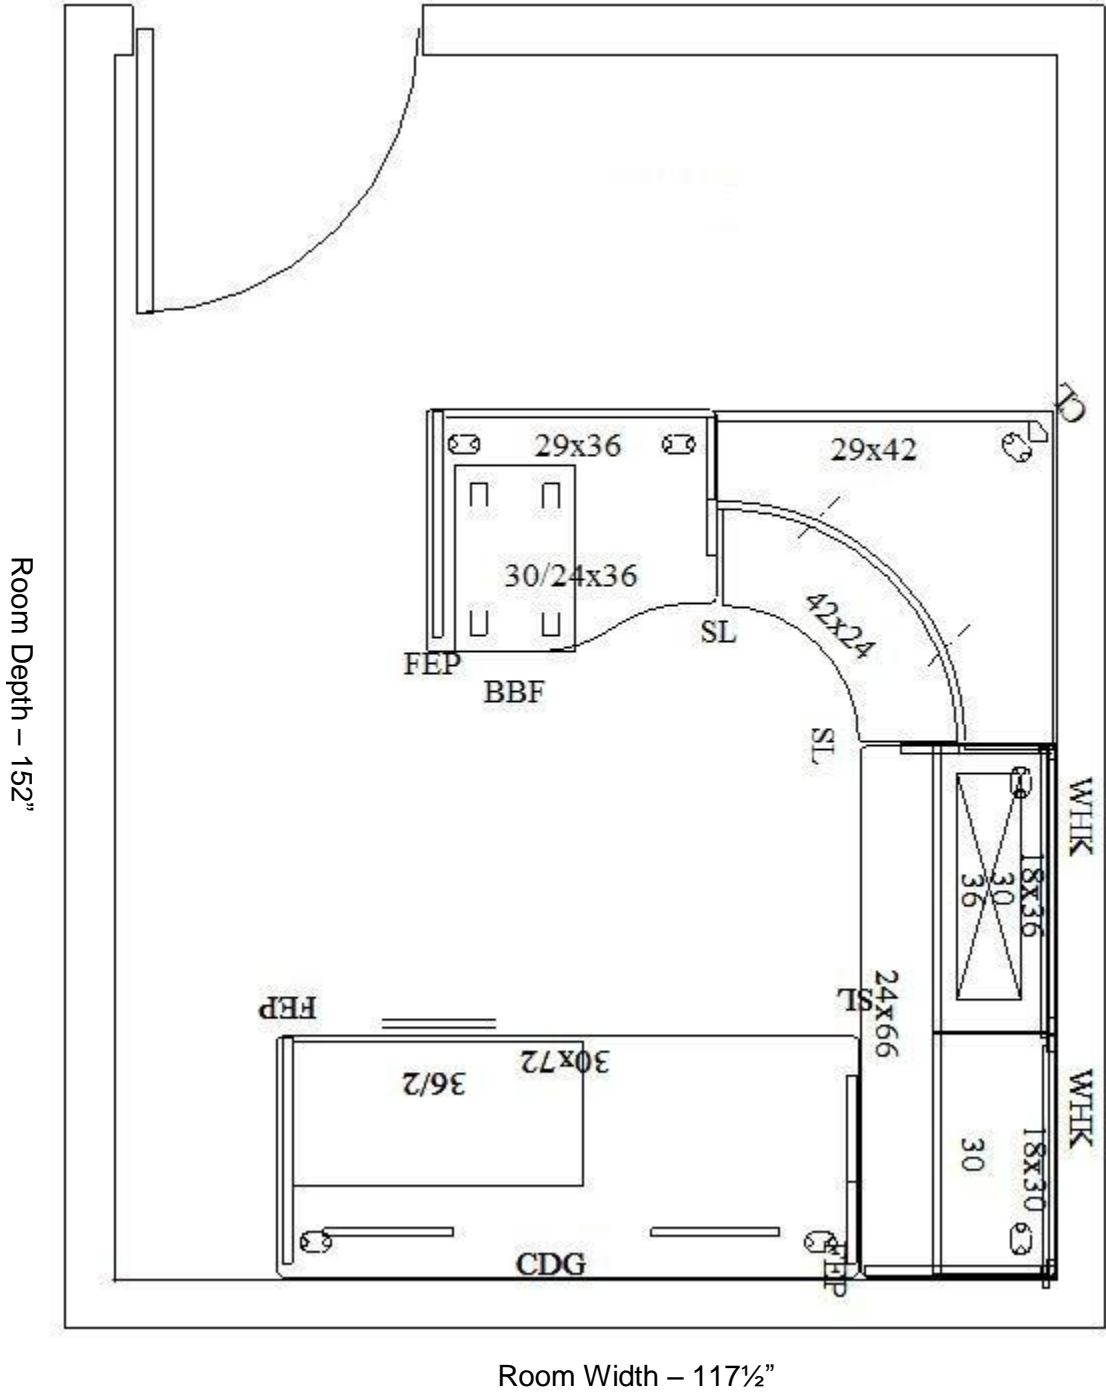

Item 4 – Room 501 – Standard Workstation – 2D Drawing

Item 4 – Room 501 – Standard Workstation – 3D Drawing

Item 4 – Room 501 – Standard Workstation – Parts List

Item	Part Description	Qty
1	Freestanding 30DX29-1/2H End Panel Support	2
	Core Clr Opts	
	CLR: Driftwood de-emph 4/12/09	
2	Freestanding 24Dx29-1/2H Support Leg	1
	Core Clr Opts	
	CLR: Driftwood de-emph 4/12/09	
3	Full-Height 29-1/2Hx42W Modesty Panel	1
4	Permanent-Wall Hanger Kit 65H - Pair	2
5	Tackboard 36W 18H	1
	GRD 1 FAB	
	FAB: Etch	
	CLR: Lithograph	
6	Tasklight w/electronic Ballast for 30W	1
	CLR: No Color Choice	
7	Altitude Corner 24Dx42W Flat Eg Dual Surface	1
	7-11/16" from either crner Edg	
	Plastic Grommet	
	L1 Woodgrain Lam Opts	
	Lam: Natural Maple-Former D	
	Edg: Warm Beige	
CLR: Driftwood		
8	Primary 30Dx72W T-Mold Eg Lam w/Grommets	1
	L1 Woodgrain Lam Opts	
	Lam: Natural Maple-Former D	
	Edg: Warm Beige	
	Plastic Grommet	
9	Gussets (1 Pr)	1
	Core Clr Opts	
	CLR: Driftwood de-emph 4/12/09	
10	Primary 24Dx66W T-Mold Eg Lam w/Grommets	1
	L1 Woodgrain Lam Opts	
10	Lam: Natural Maple-Former D	
	Edg: Warm Beige	
	Plastic Grommet	
11	Panel Mount 24Dx29-1/2H Support Leg	1
	Core Clr Opts	
	CLR: Driftwood de-emph 4/12/09	