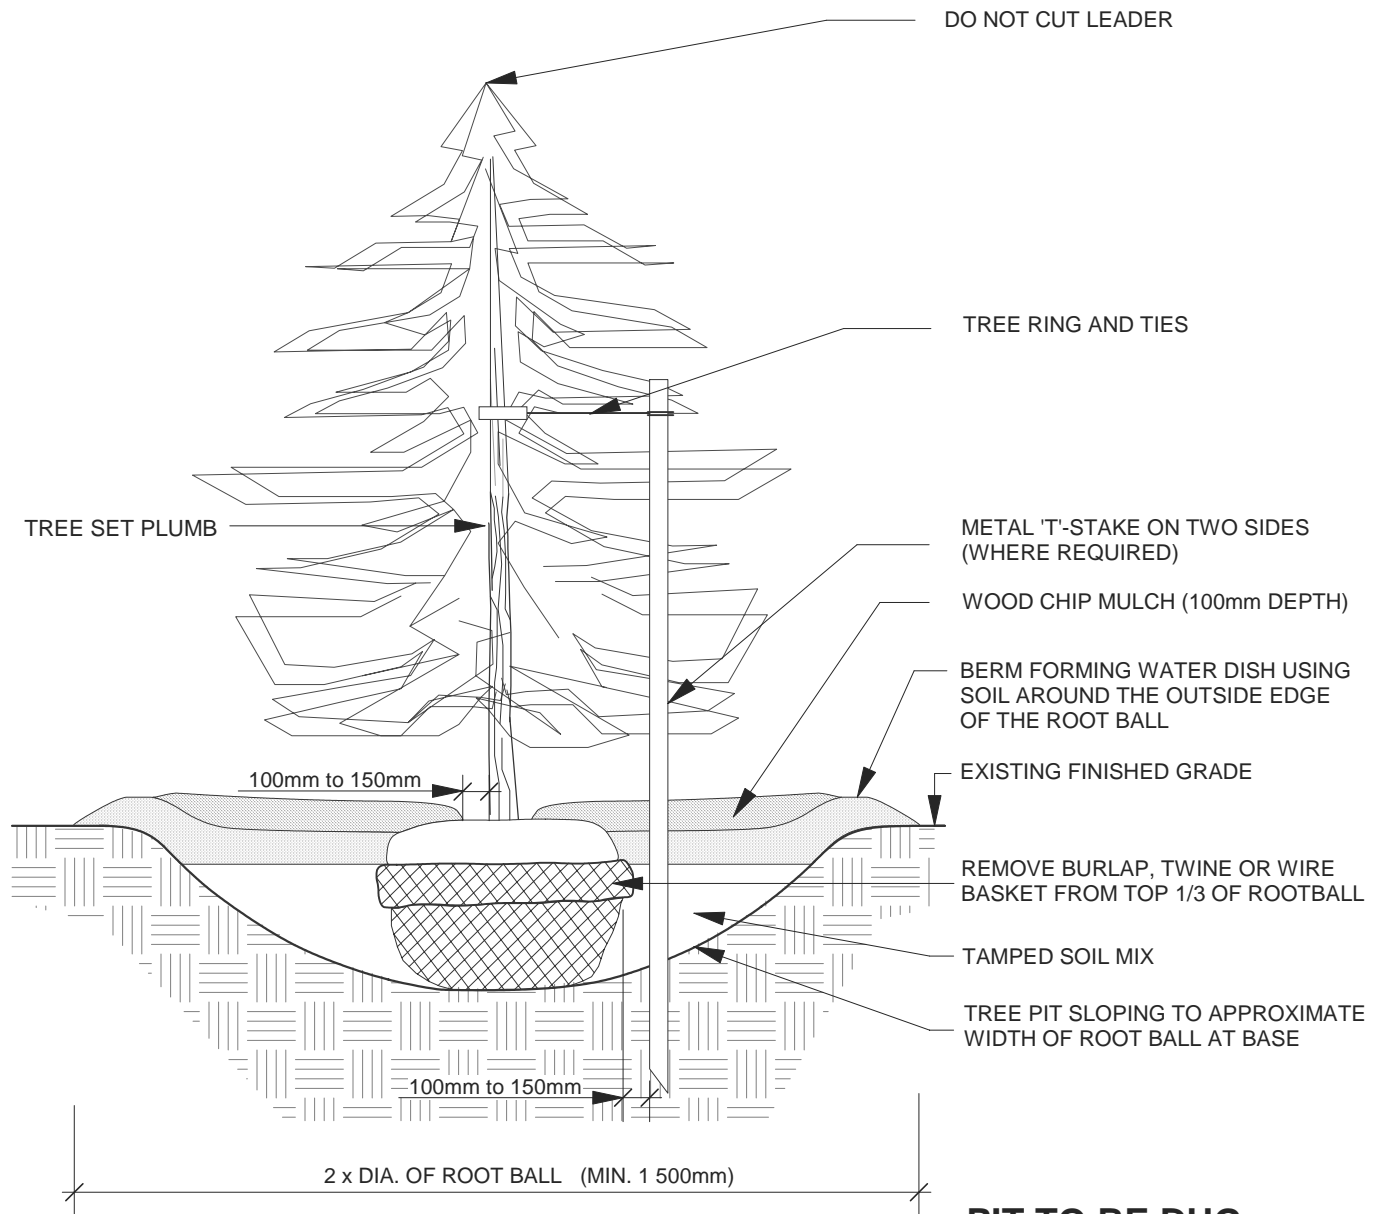

# CONIFEROUS TREE PLANTING (PARKS)

SCD-515

**PIT TO BE DUG  
WITH BACKHOE  
NOT TREE SPADE**

Urban Forestry Branch March 16, 2007

NOT TO SCALE

AUG. 2007

SP

THE CITY OF WINNIPEG  
Planning, Property and Development Department  
Planning and Land Use Division  
Unit 15 - 30 Fort Street, Winnipeg, MB, R3C 4X5