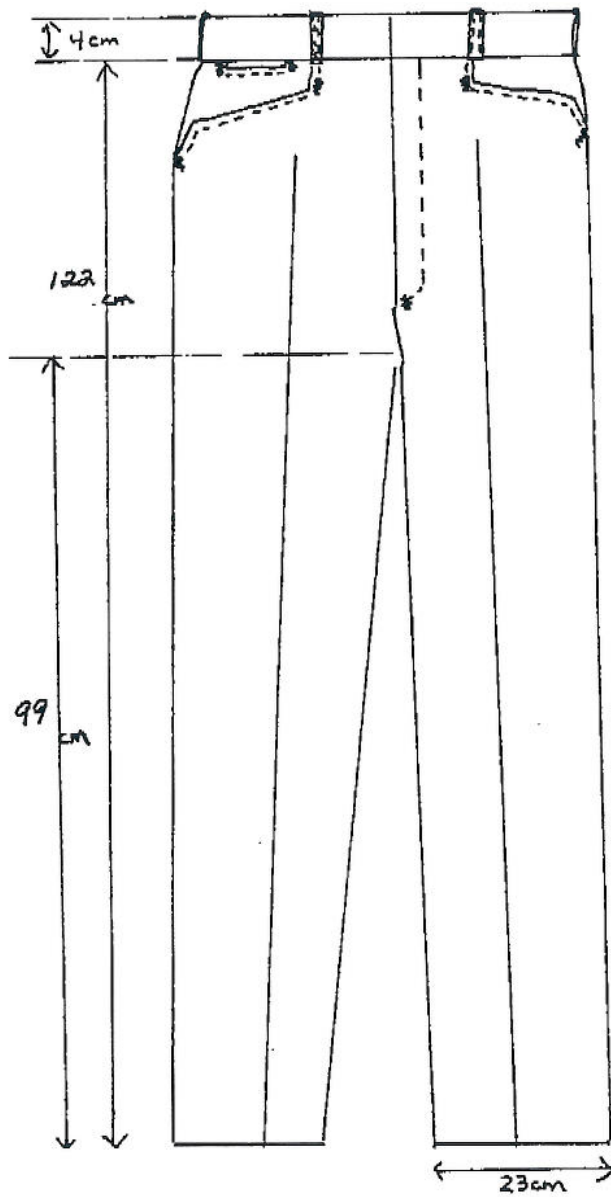

WINNIPEG TRANSIT '97
WOMEN'S WESTERN PANT
DRAWING # WP1

HOOK & BAR CLOSURE
W/ SAFETY BUTTON

7 BAR TACKS
(POCKETS & ZIPPER)

SERGED HEM

FRONT

WINNIPEG TRANSIT '97

WOMEN'S WESTERN PANT

DRAWING # WP2

BACK

WINNIPEG TRANSIT '97
MEN'S WESTERN PANT

DRAWING # MP1

HOOK & BAR CLOSURE
W/ SAFETY BUTTAN

7 BAR TACKS
(POCKETS & ZIPPER)

SERGED HEM

FRONT

WINNIPEG TRANSIT '97
MEN'S WESTERN PANT

DRAWING # MP2

BACK