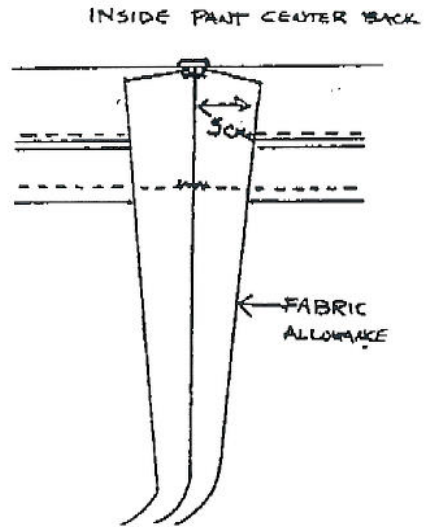

WINNIPEG TRANSIT '97
WOMEN'S WESTERN PANT
DRAWING # WP1

HOOK & BAR CLOSURE
W/ SAFETY BUTTON

7 BAR TACKS
(POCKETS & ZIPPER)

SERGED HEM

FRONT

WINNIPEG TRANSIT '97

WOMEN'S WESTERN PANT

DRAWING # WP2

BACK

WINNIPEG TRANSIT '97
MEN'S WESTERN PANT

DRAWING # MP1

HOOK & BAR CLOSURE
W/ SAFETY BUTTAN

7 BAR TACKS
(POCKETS & ZIPPER)

SERGED HEM

FRONT

WINNIPEG TRANSIT '97
MEN'S WESTERN PANT