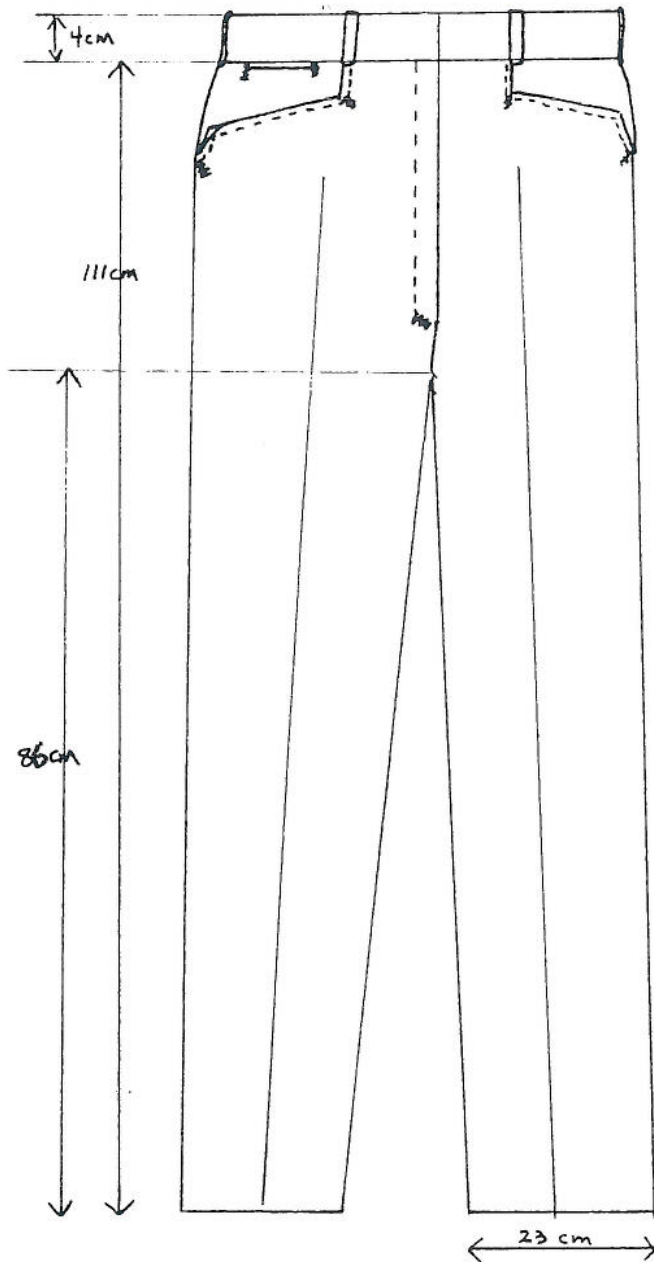

WINNIPEG TRANSIT '97
WOMEN'S WESTERN PANT
DRAWING # WP1

HOOK & BAR CLOSURE
W/ SAFETY BUTTON

7 BAR TACKS
(POCKETS & ZIPPER)

SERGED HEM

FRONT

WINNIPEG TRANSIT '97

WOMEN'S WESTERN PANT

DRAWING # WP2

BACK

WINNIPEG TRANSIT '97
MEN'S WESTERN PANT

DRAWING # MP1

HOOK & BAR CLOSURE
W/ SAFETY BUTTAN

7 BAR TACKS
(POCKETS & ZIPPER)

SERGED HEM

FRONT

WINNIPEG TRANSIT '97
MEN'S WESTERN PANT

DRAWING # MP2

BACK