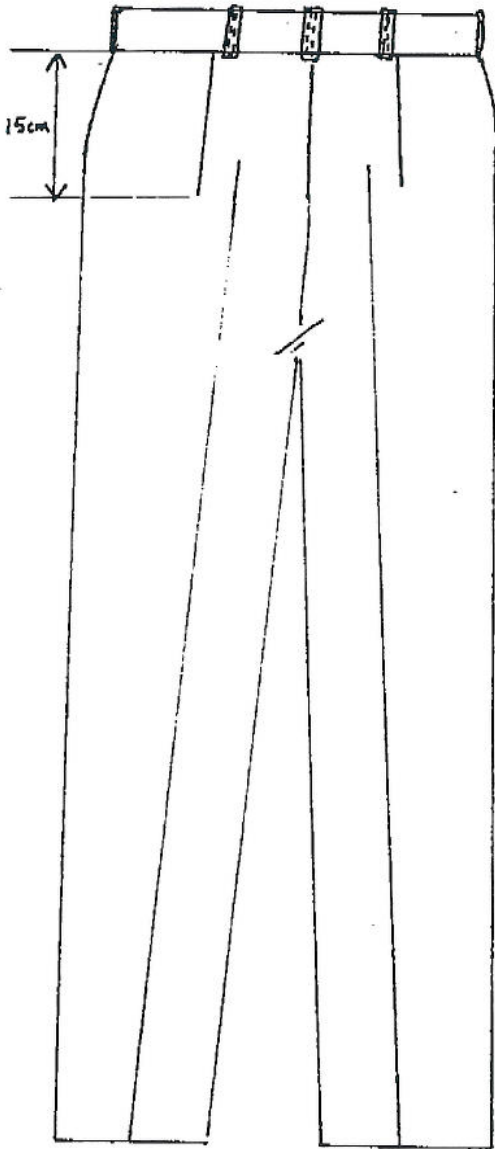

WINNIPEG TRANSIT '97
WOMEN'S WESTERN PANT
DRAWING # WP1

HOOK & BAR CLOSURE
W/ SAFETY BUTTON

7 BAR TACKS
(POCKETS & ZIPPER)

SERGED HEM

FRONT

WINNIPEG TRANSIT '97

WOMEN'S WESTERN PANT

DRAWING # WP2

BACK

WINNIPEG TRANSIT '97
MEN'S WESTERN PANT

DRAWING # MP1

HOOK & BAR CLOSURE
W/ SAFETY BUTTAN

7 BAR TACKS
(POCKETS & ZIPPER)

SERGED HEM

FRONT

WINNIPEG TRANSIT '97
MEN'S WESTERN PANT