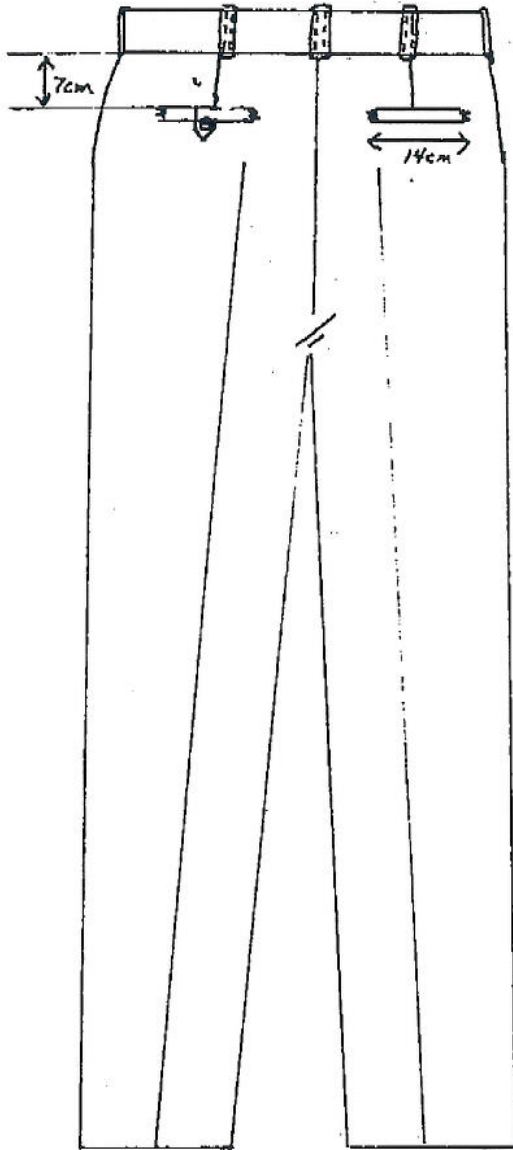

WINNIPEG TRANSIT '97
WOMEN'S WESTERN PANT
DRAWING # WP1

HOOK & BAR CLOSURE
W/ SAFETY BUTTON

7 BAR TACKS
(POCKETS & ZIPPER)

SERGED HEM

FRONT

WINNIPEG TRANSIT '97

WOMEN'S WESTERN PANT

DRAWING # WP2

BACK

WINNIPEG TRANSIT '97
MEN'S WESTERN PANT

DRAWING # MP1

HOOK & BAR CLOSURE
W/ SAFETY BUTTAN

7 BAR TACKS
(POCKETS & ZIPPER)

SERGED HEM

FRONT

WINNIPEG TRANSIT '97
MEN'S WESTERN PANT

DRAWING # MP2

BACK