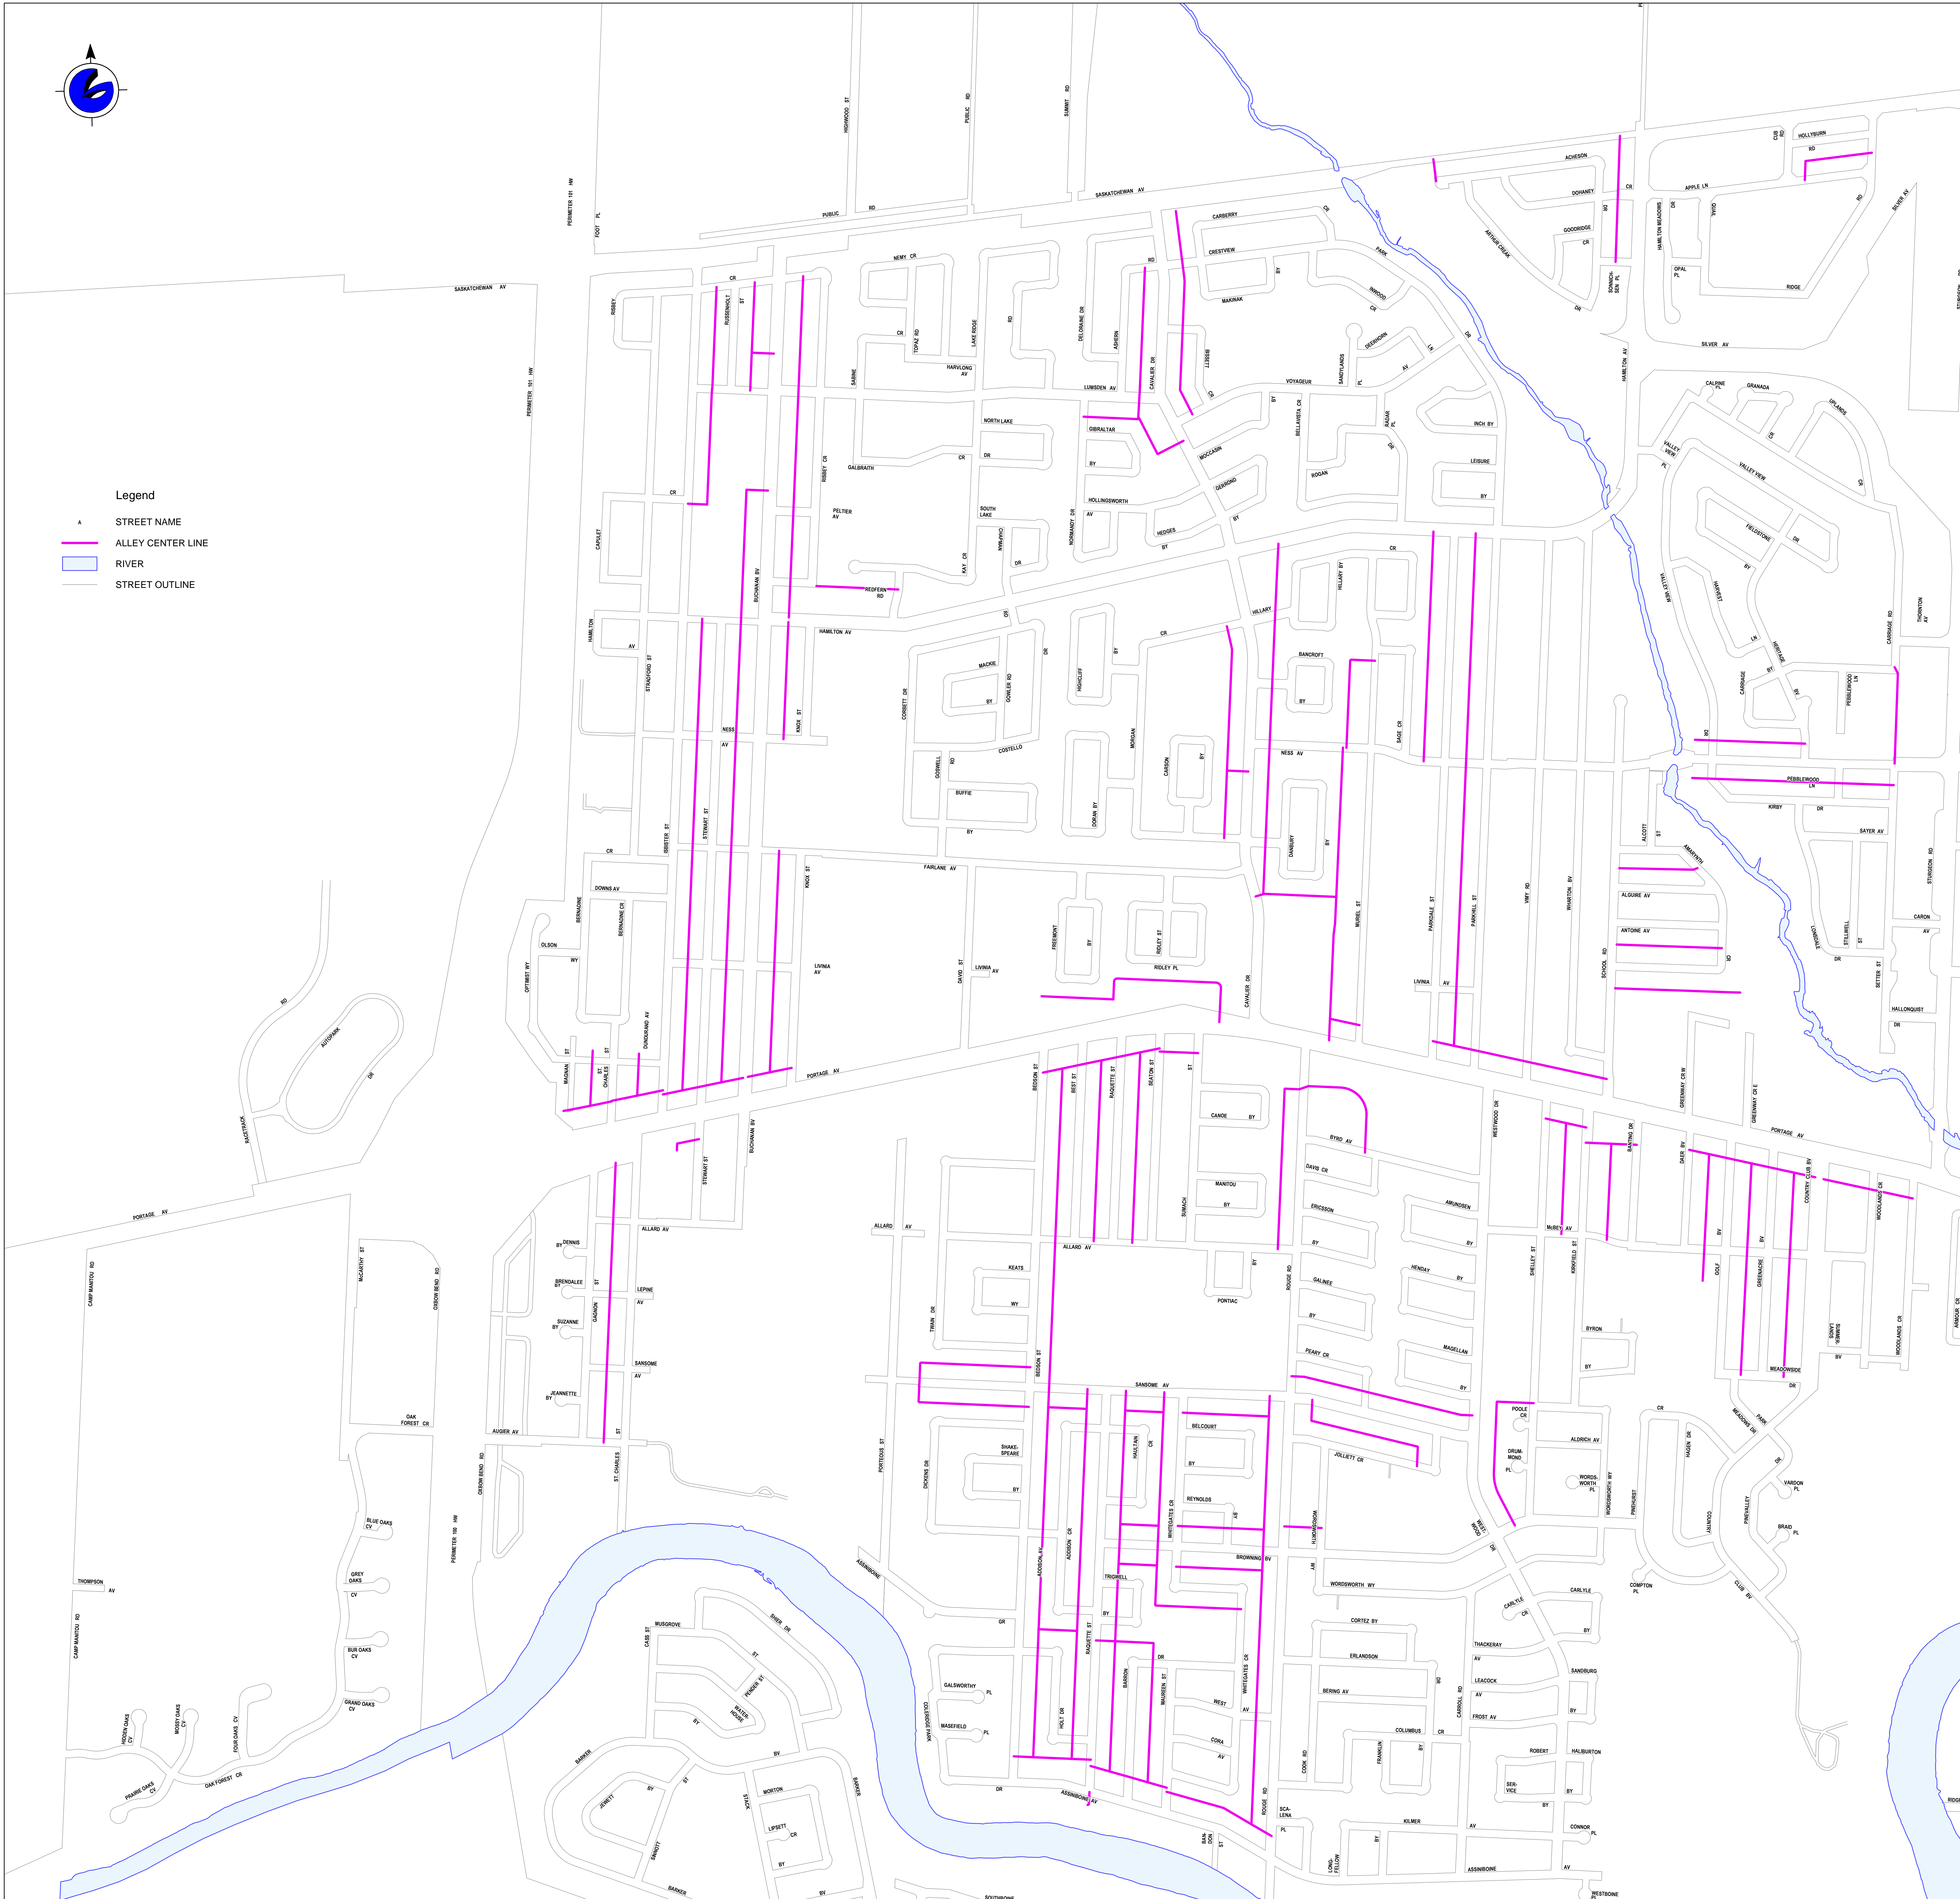

Legend

- A STREET NAME
- ALLEY CENTER LINE
- RIVER
- STREET OUTLINE

# NORTH AREA WEST CONTRACT ALLEYS