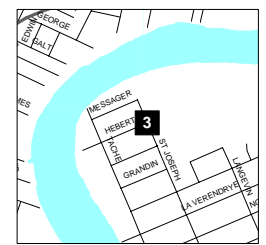

**1. KILDONAN PARK**  
2015 Main Street - Rainbow Stage Parking Lot  
**7 AM to 10 PM**

**2. KILCONA PARK**  
1867 Springfield Road  
**7:30 AM to 10 PM**

**3. WHITTIER PARK**  
836 St. Joseph St.  
**24 hour Access**

**9. TRANSCONA**  
Chrislind Street and Ravelston Avenue  
**24-hour Access**

**7. ST. VITAL PARK**  
190 River Road  
**8 AM to 10 PM**

**4. ST. JAMES CIVIC CENTRE**  
2005 Ness Avenue - Parking Lot  
**24 hr Access**

**5. ASSINIBOINE PARK ZOO**  
2595 Corydon Avenue - Corydon Avenue Parking Lot  
**24 hr Access**

**6. PAN-AM POOL PARKING LOT**  
25 Poseidon Bay, North of Taylor Avenue  
**24 hr Access**

**8. KING'S PARK**  
198 King's Drive  
**8 AM to 10 PM**