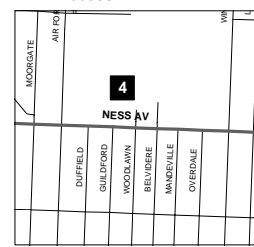

**1. KILDONAN PARK**  
2015 Main Street - Rainbow Stage Parking Lot  
**7 AM to 10 PM**

**2. KILCONA PARK**  
1867 Springfield Road  
**7:30 AM to 10 PM**

**3. WHITTIER PARK**  
836 St. Joseph St.  
**24 hour Access**

**9. TRANSCONA**  
Chrislind Street and Ravelston Avenue  
**24-hour Access**

**7. ST. VITAL PARK**  
190 River Road  
**8 AM to 10 PM**

**4. ST. JAMES CIVIC CENTRE**  
2005 Ness Avenue - Parking Lot  
**24 hr Access**

**5. ASSINIBOINE PARK ZOO**  
2595 Corydon Avenue - Corydon Avenue Parking Lot  
**24 hr Access**

**6. PAN-AM POOL PARKING LOT**  
25 Poseidon Bay, North of Taylor Avenue  
**24 hr Access**

**8. KING'S PARK**  
198 King's Drive  
**8 AM to 10 PM**