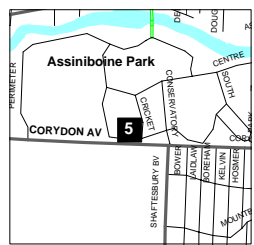

**9. TRANSCONA**  
Chrislind Street and Ravelston Avenue  
**24-hour Access**

**7. ST. VITAL PARK**  
190 River Road  
**8 AM to 10 PM**

**4. ST. JAMES CIVIC CENTRE**  
2005 Ness Avenue - Parking Lot  
**24 hr Access**

**5. ASSINIBOINE PARK ZOO**  
2595 Corydon Avenue - Corydon Avenue Parking Lot  
**24 hr Access**

**6. PAN-AM POOL PARKING LOT**  
25 Poseidon Bay, North of Taylor Avenue  
**24 hr Access**

**8. KING'S PARK**  
198 King's Drive  
**8 AM to 10 PM**