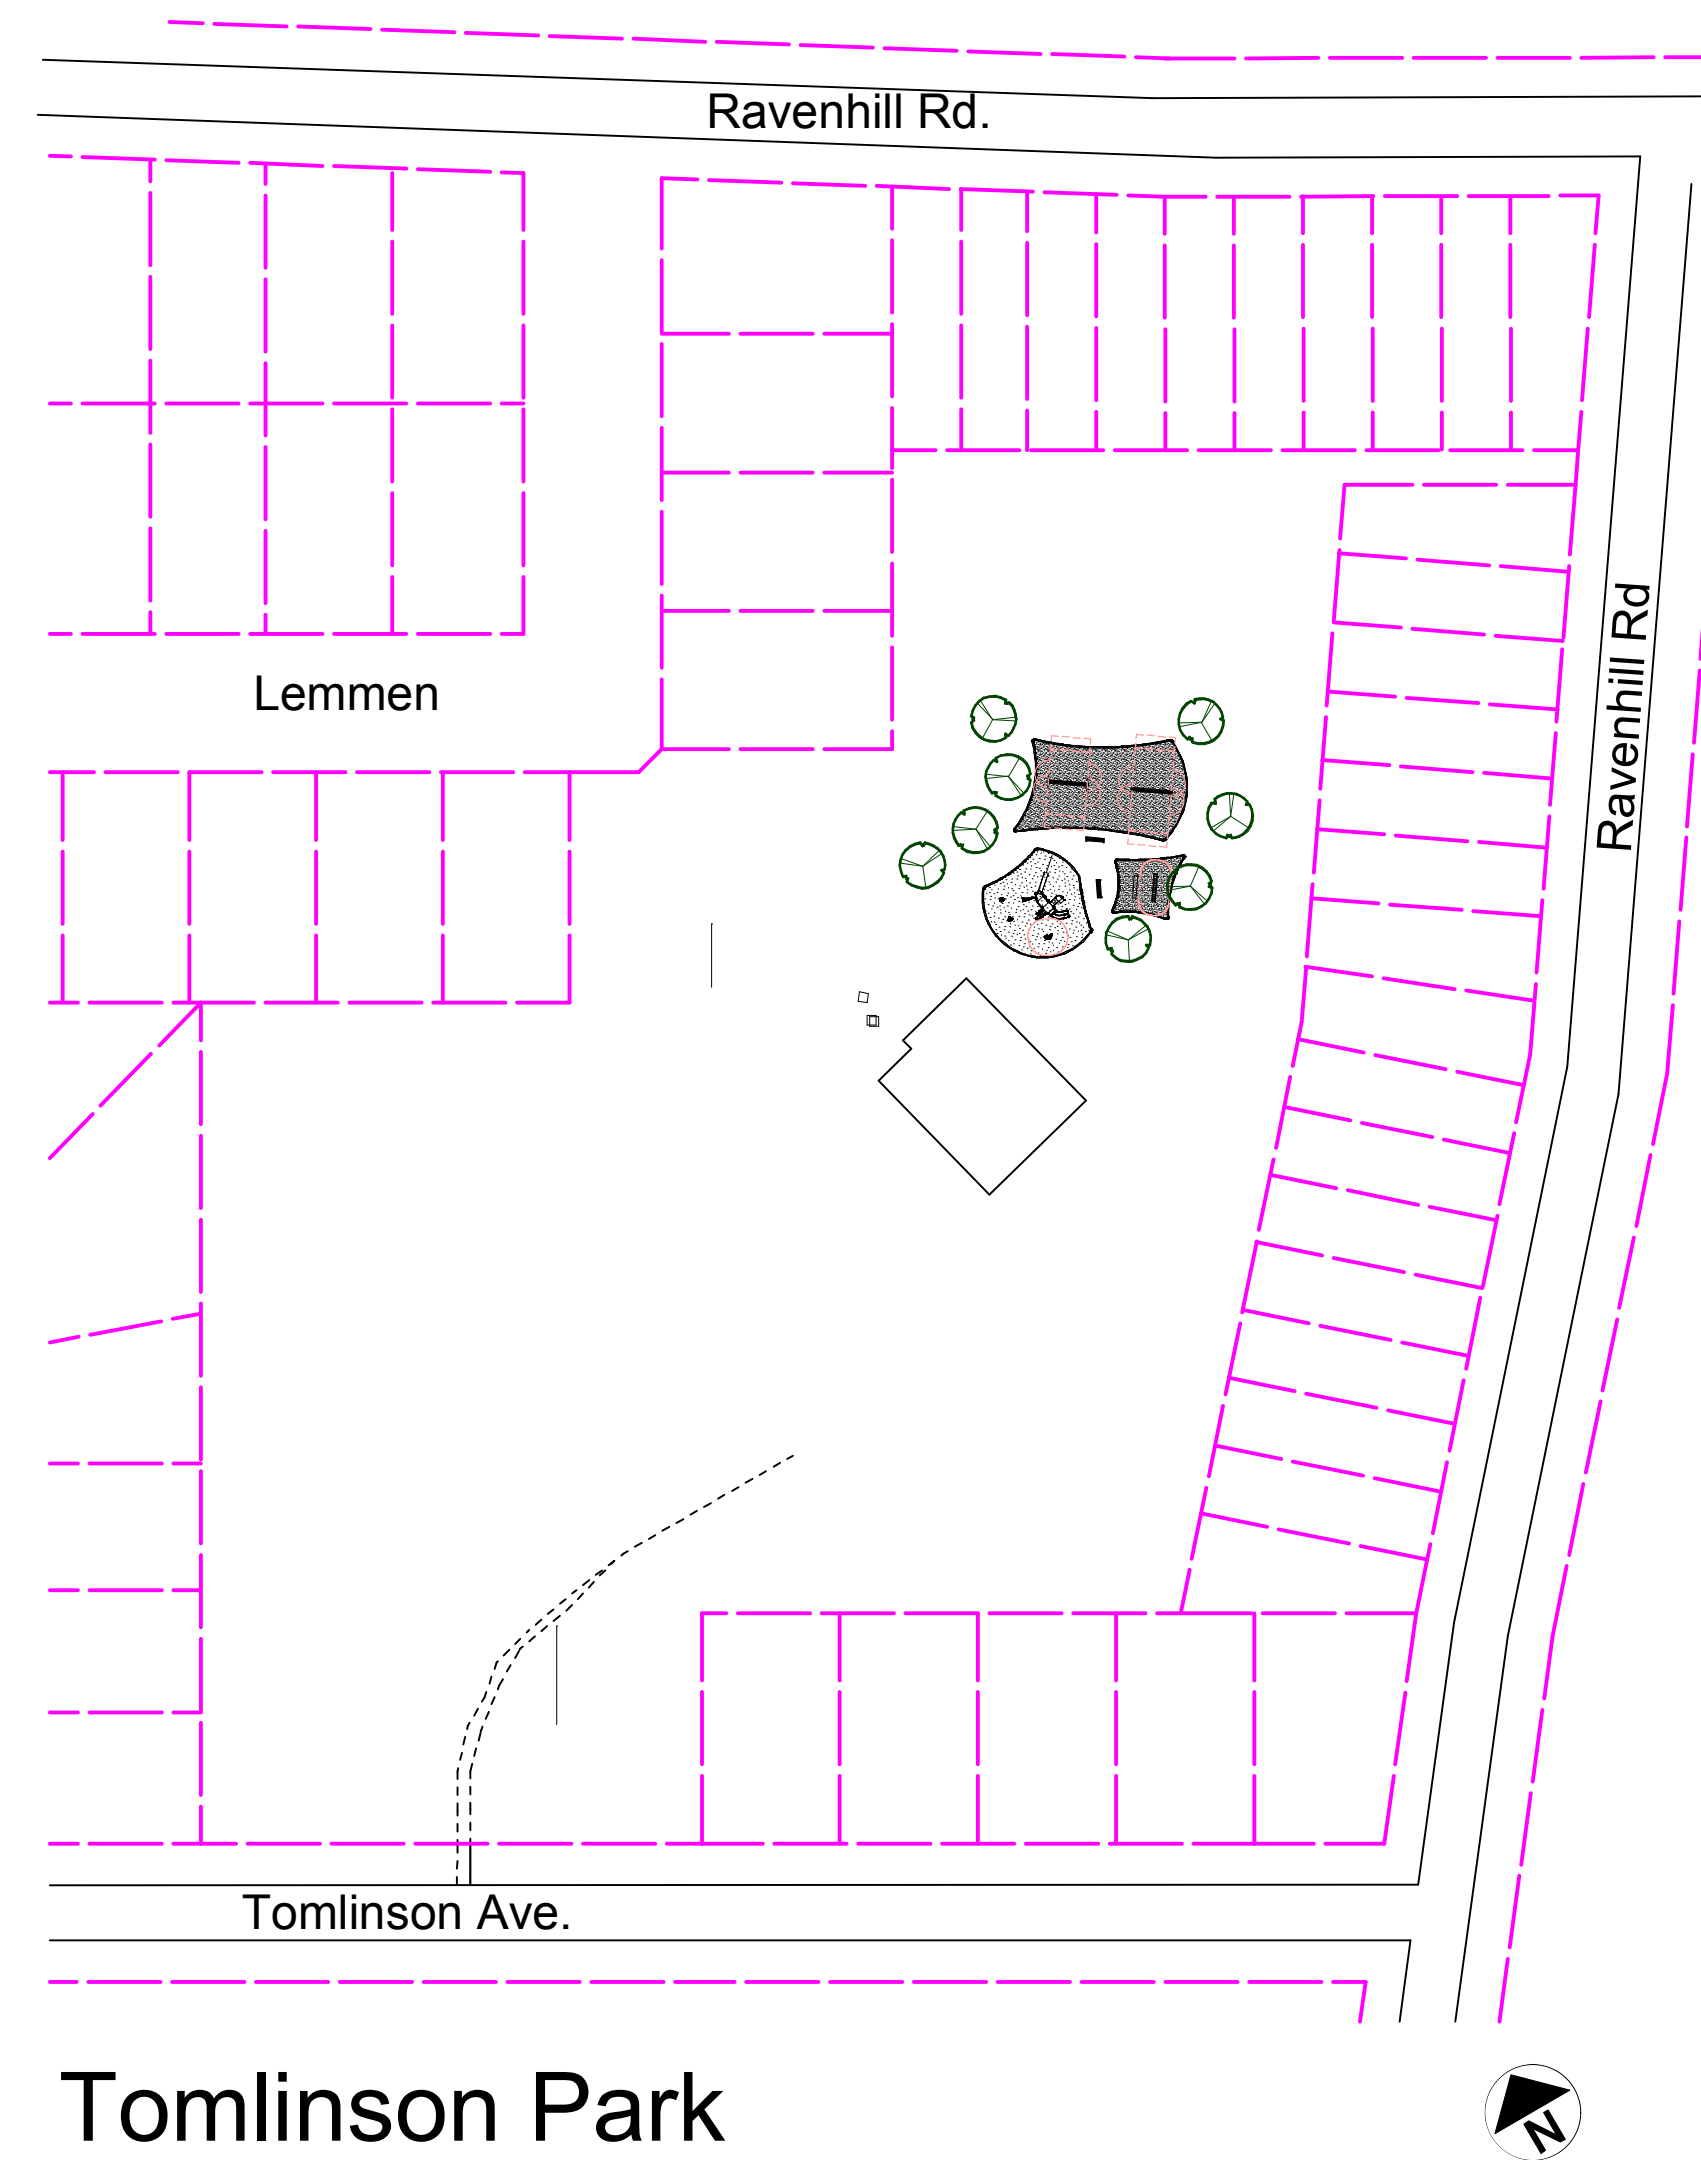

City of Winnipeg Playground Renovations Elmwood Ward Siddall Werrell Park and Tomlinson Park

Drawing List

- L-1 Cover Sheet
- L-2 Siddall Werrell Playground
- L-3 Tomlinson Playground
- L-4 Tomlinson Layout
- L-5 Details

B 5/23/07 For Bid Opp
A 4/27/07 For Review

NO.	DATE	ISSUE NOTES

PROJECT TITLE
City of Winnipeg Playground Renovations
Elmwood Ward
Siddall Werrell Park & Tomlinson Park

DRAWING TITLE
Cover

Drawing No.
L-1
of
5