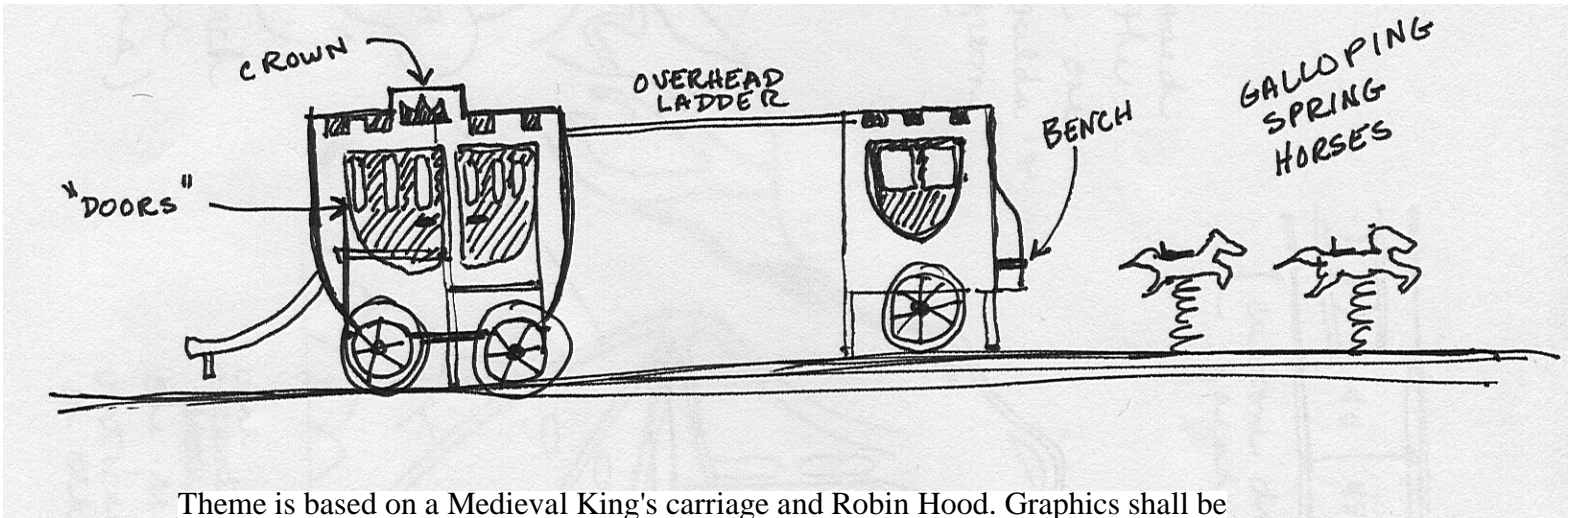

Project: St. Vital Park Playground
Title: Theme Concept Drawings
Drawing No.: L6

Scale: NTS
Date: July 20, 2005

Theme is based on a Medieval King's carriage and Robin Hood. Graphics shall be on the exterior and interior panels. Carriage is to be "pulled by horses".

"Royal Carriage" Structure - Conceptual Theme Graphics

Baby Dragon c/w Flames
Hatching From Egg.

"Baby Dragon" Enclosed Spring Toy - Conceptual Theme Graphics