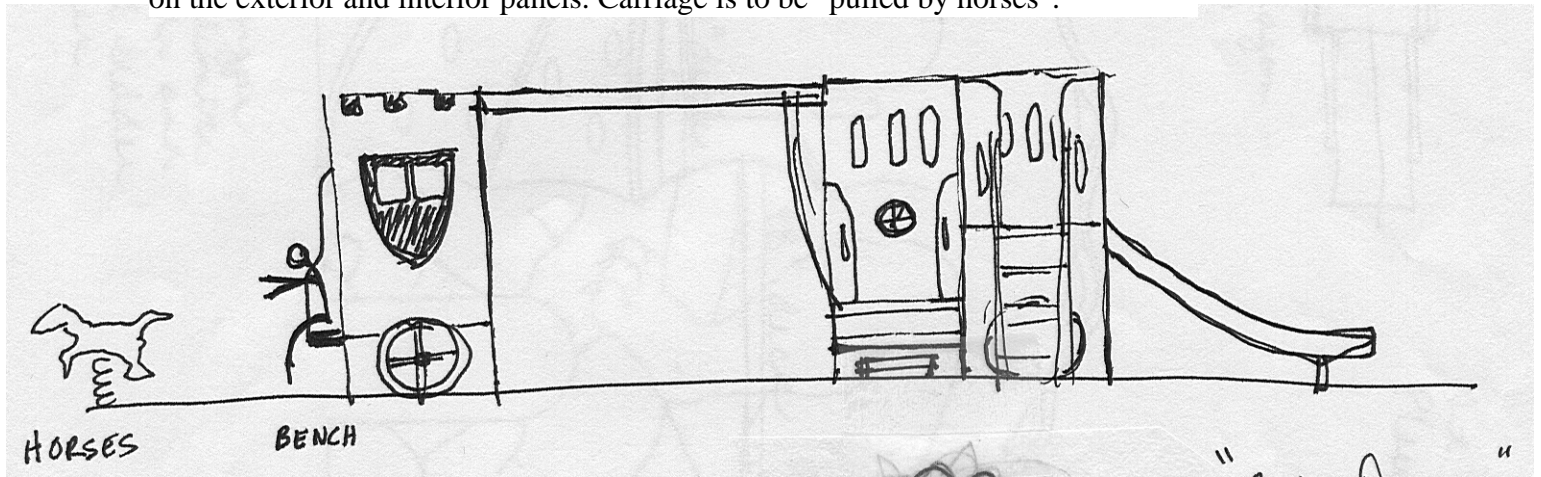

Project: St. Vital Park Playground
Title: Theme Concept Drawings
Drawing No.: L6

Scale: NTS
Date: July 20, 2005

Theme is based on a Medieval King's carriage and Robin Hood. Graphics shall be on the exterior and interior panels. Carriage is to be "pulled by horses".

"Royal Carriage" Structure - Conceptual Theme Graphics

Baby Dragon c/w Flames
Hatching From Egg.

"Baby Dragon" Enclosed Spring Toy - Conceptual Theme Graphics