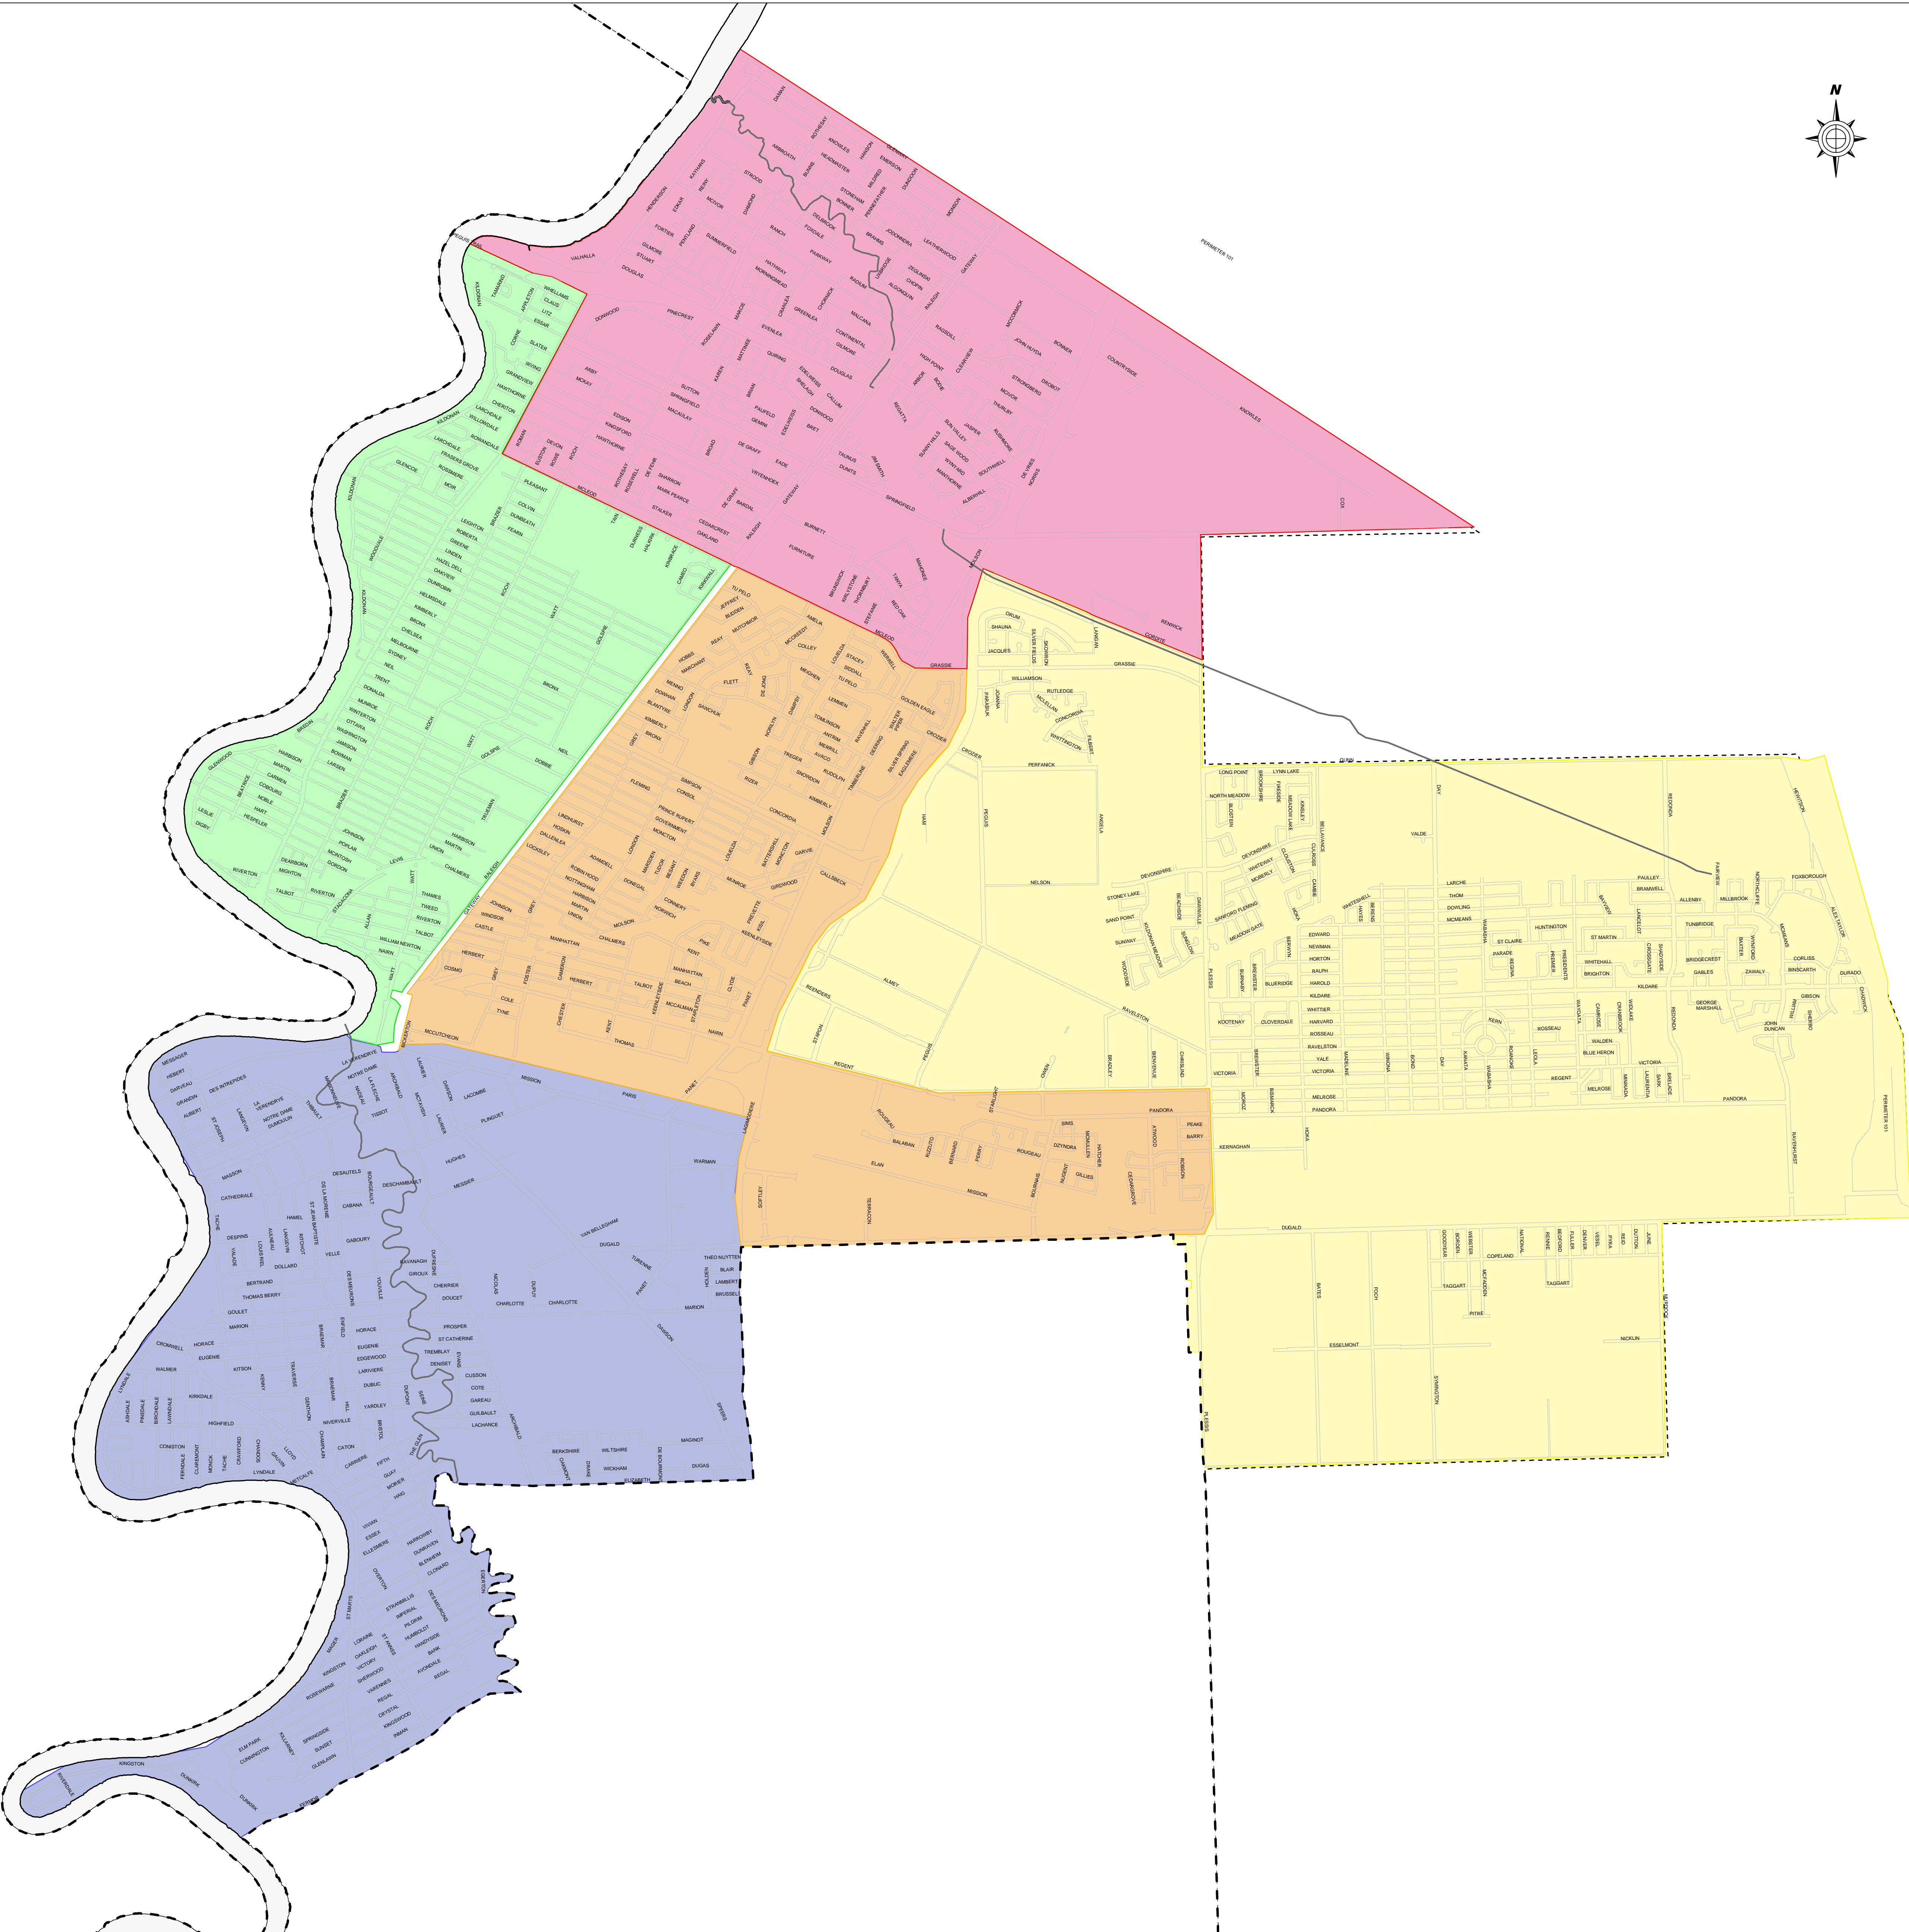

**CONTRACTOR MANUAL
COLLECTION - EAST AREA**

LEGEND

DAYCYCLE (No. of Pick Ups)

- DAY 1 (7910)
- DAY 2 (8185)
- DAY 3 (7511)
- DAY 4 (9872)
- DAY 5 (8099)