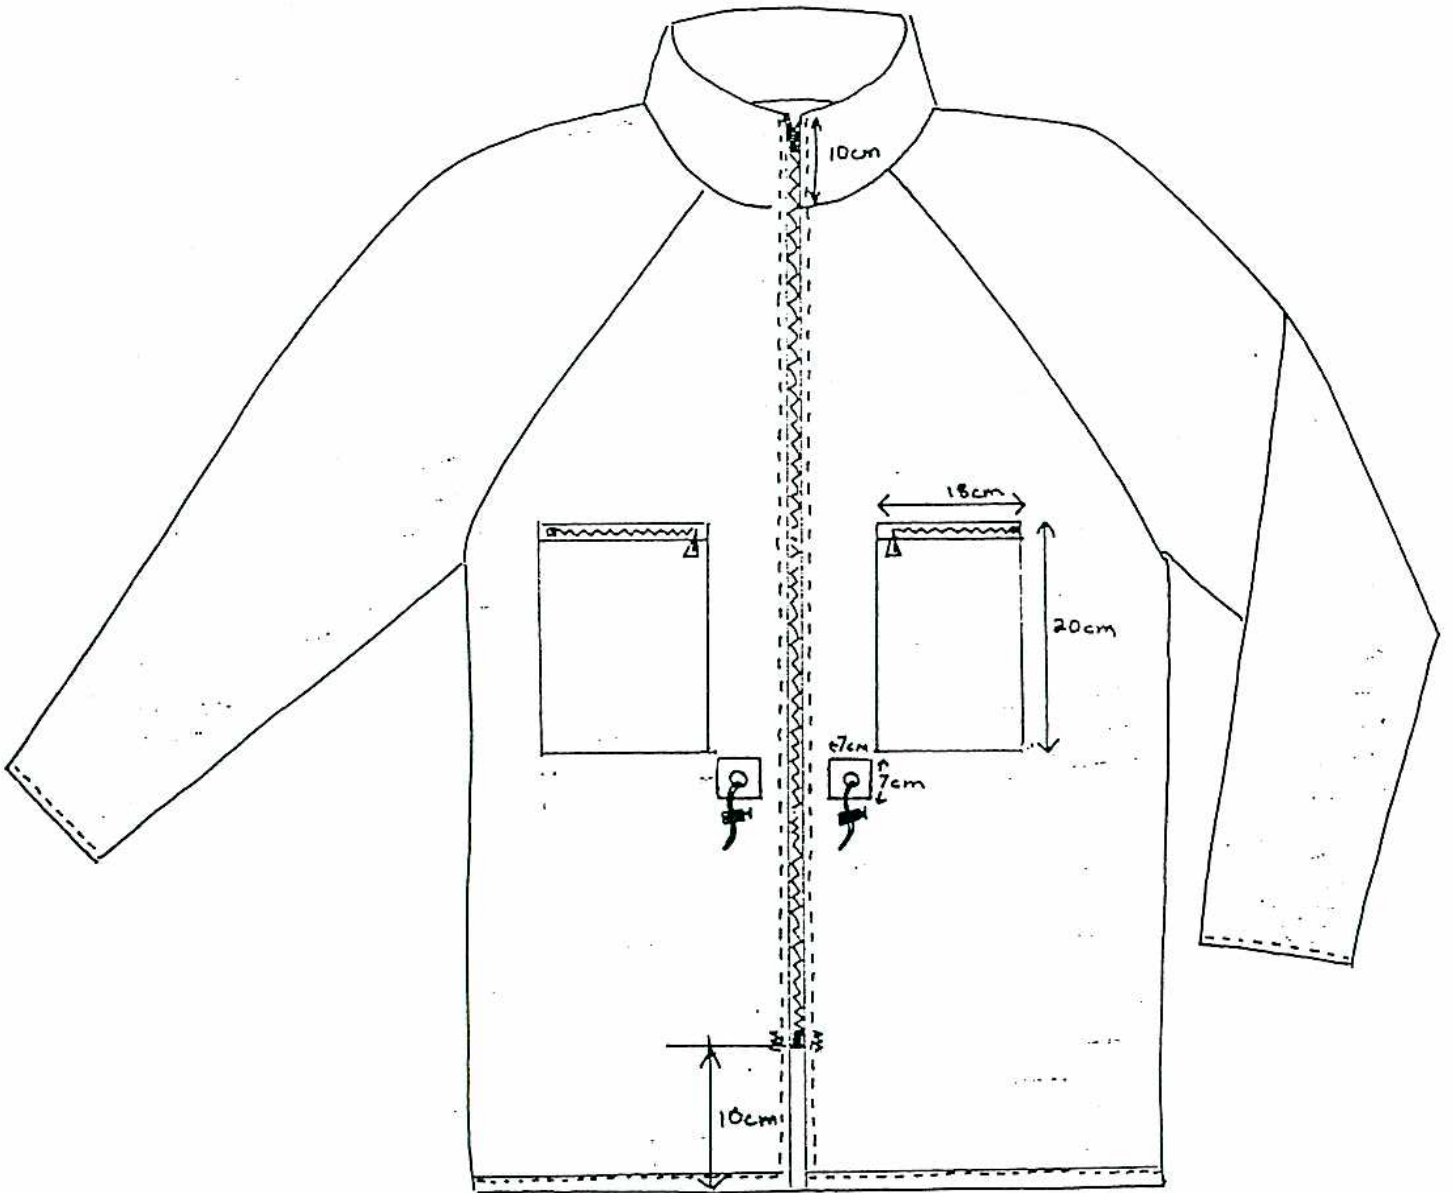

WINNIPEG TRANSIT '97  
RAIN JACKET

DRAWING  
#RJ4

INSIDE FRONT JACKET

\* NOT TO SCALE