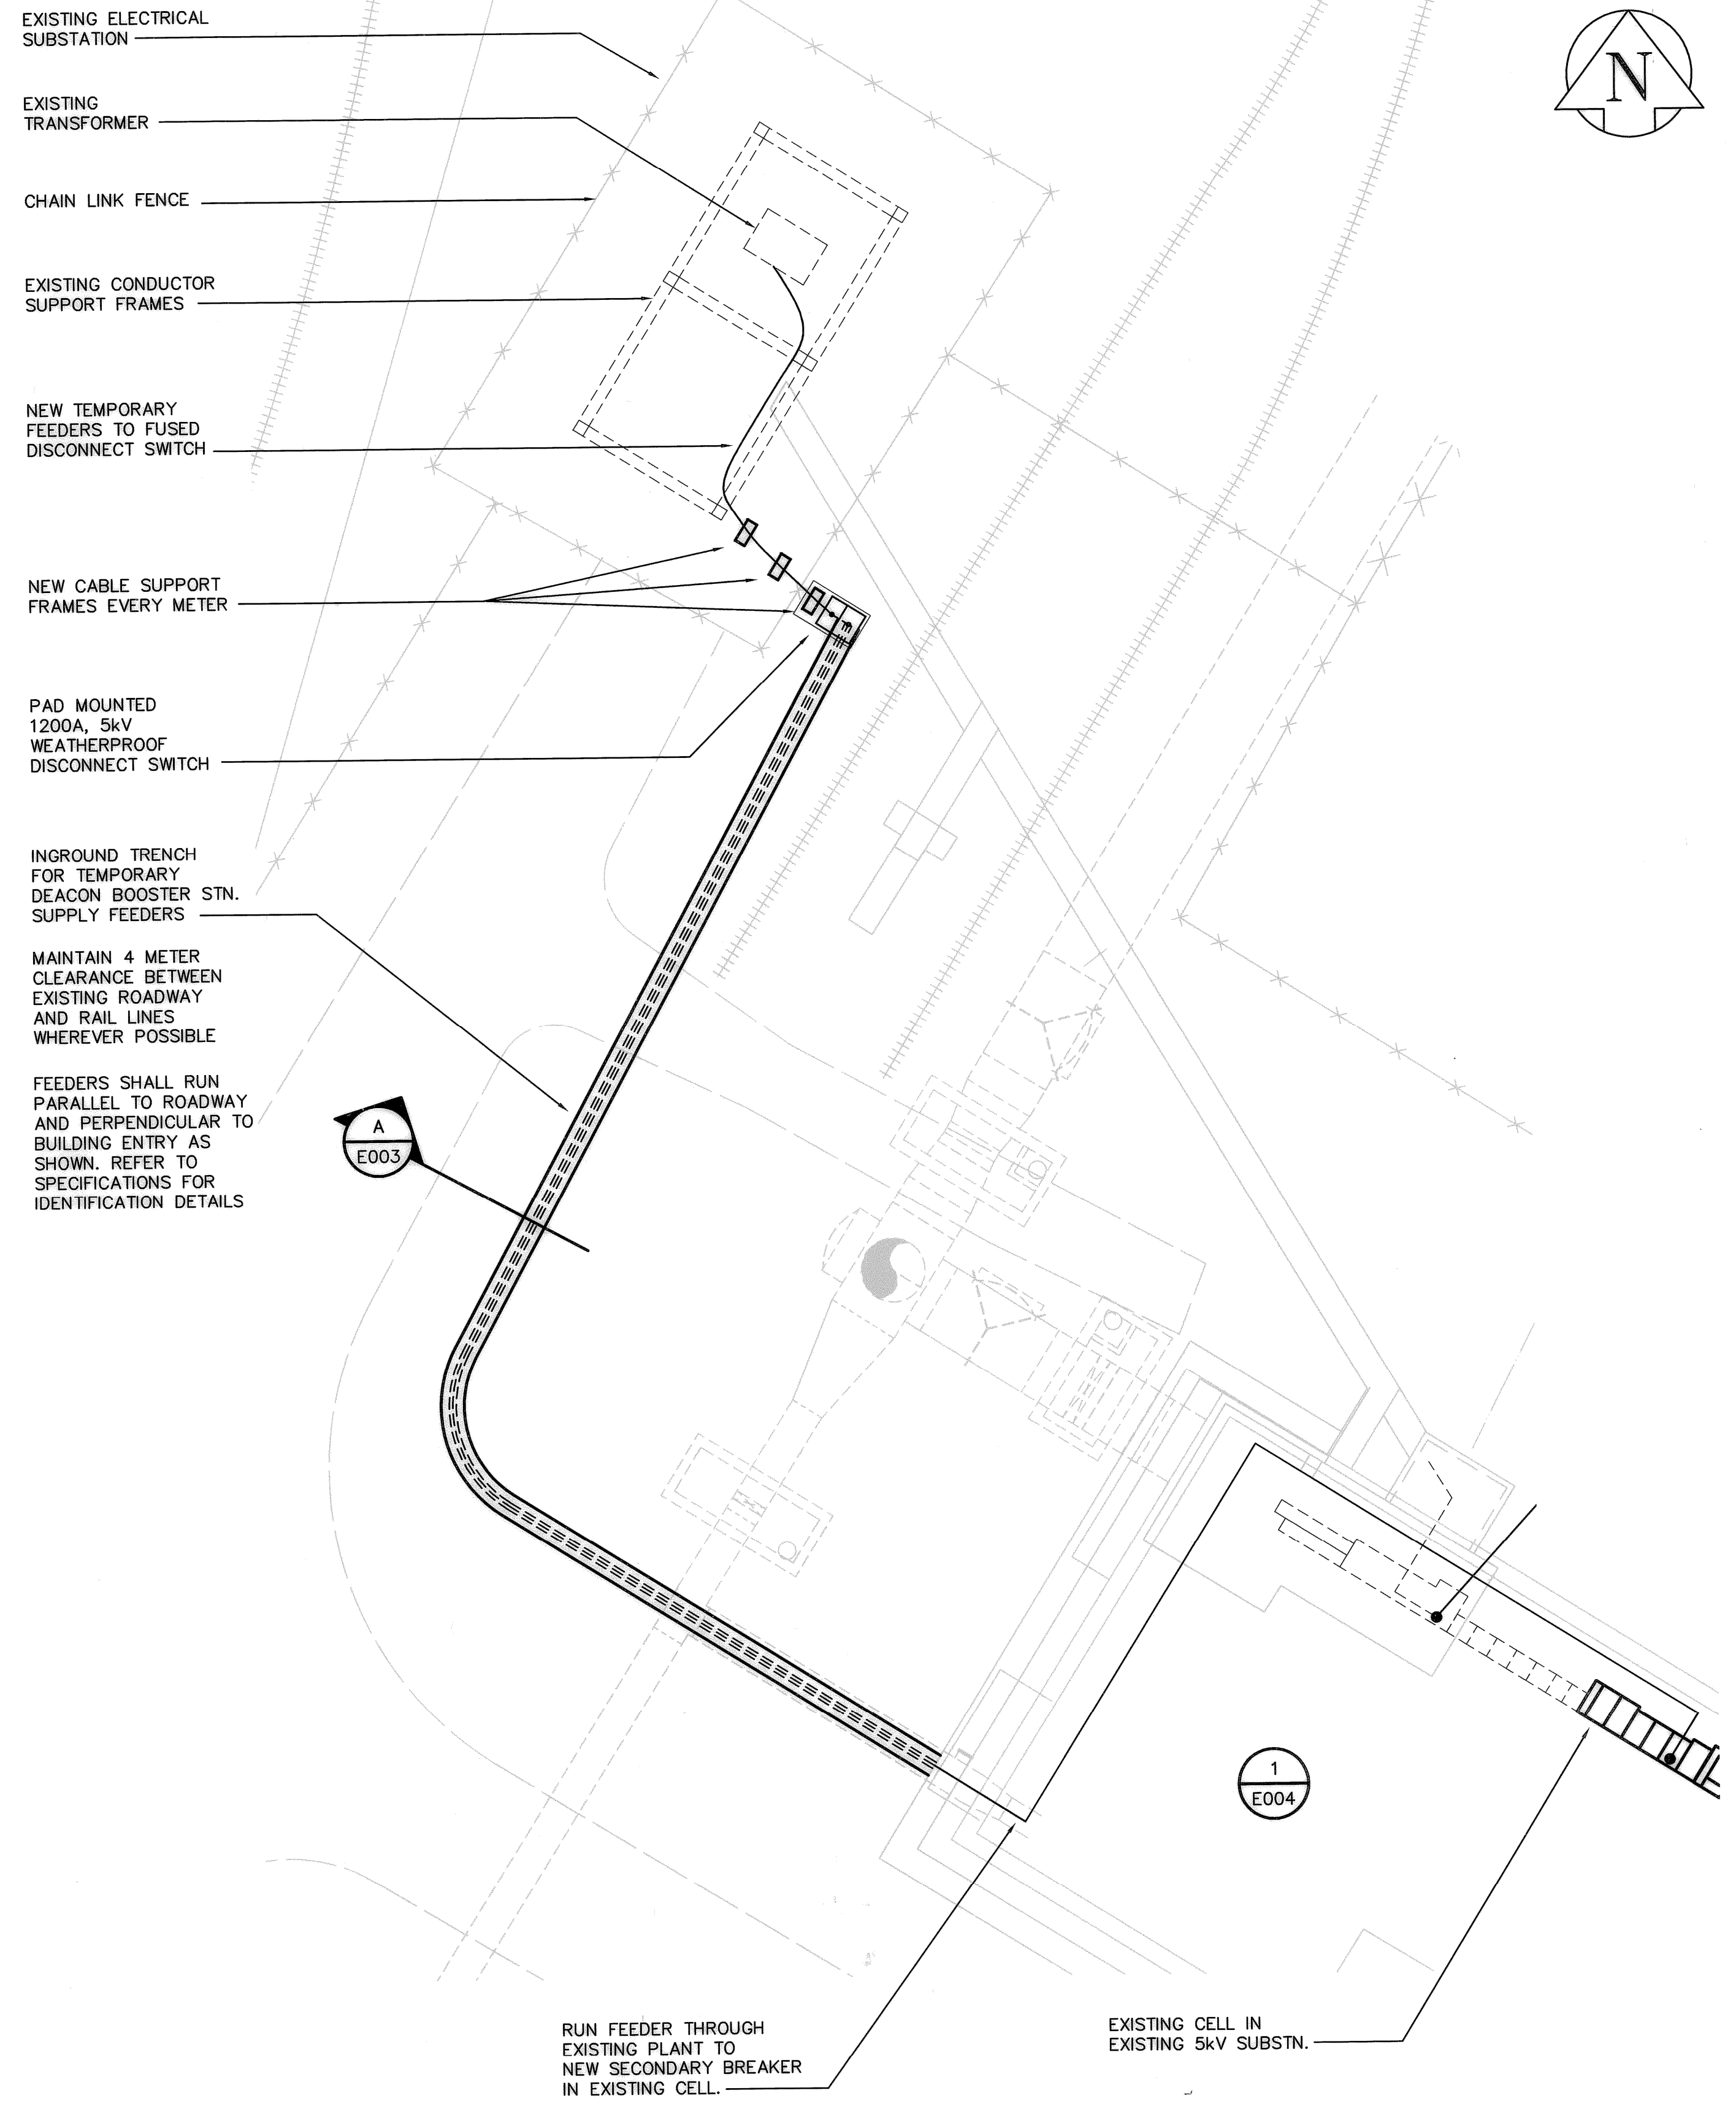

Replace with:  
2x3C - #500MCM 5kV Teck two per phase plus 4/0 ground installed in trench.

2x3C-#500MCM-5kV-TECK  
THREE PER PHASE PLUS 4/0-GROUND  
INSTALLED IN TRENCH

Replace with:  
2x3C-#500MCM 5kV two per phase

A SECTION  
E003 SCALE 1:10

DRAWING NO. WM-E003-SK-1