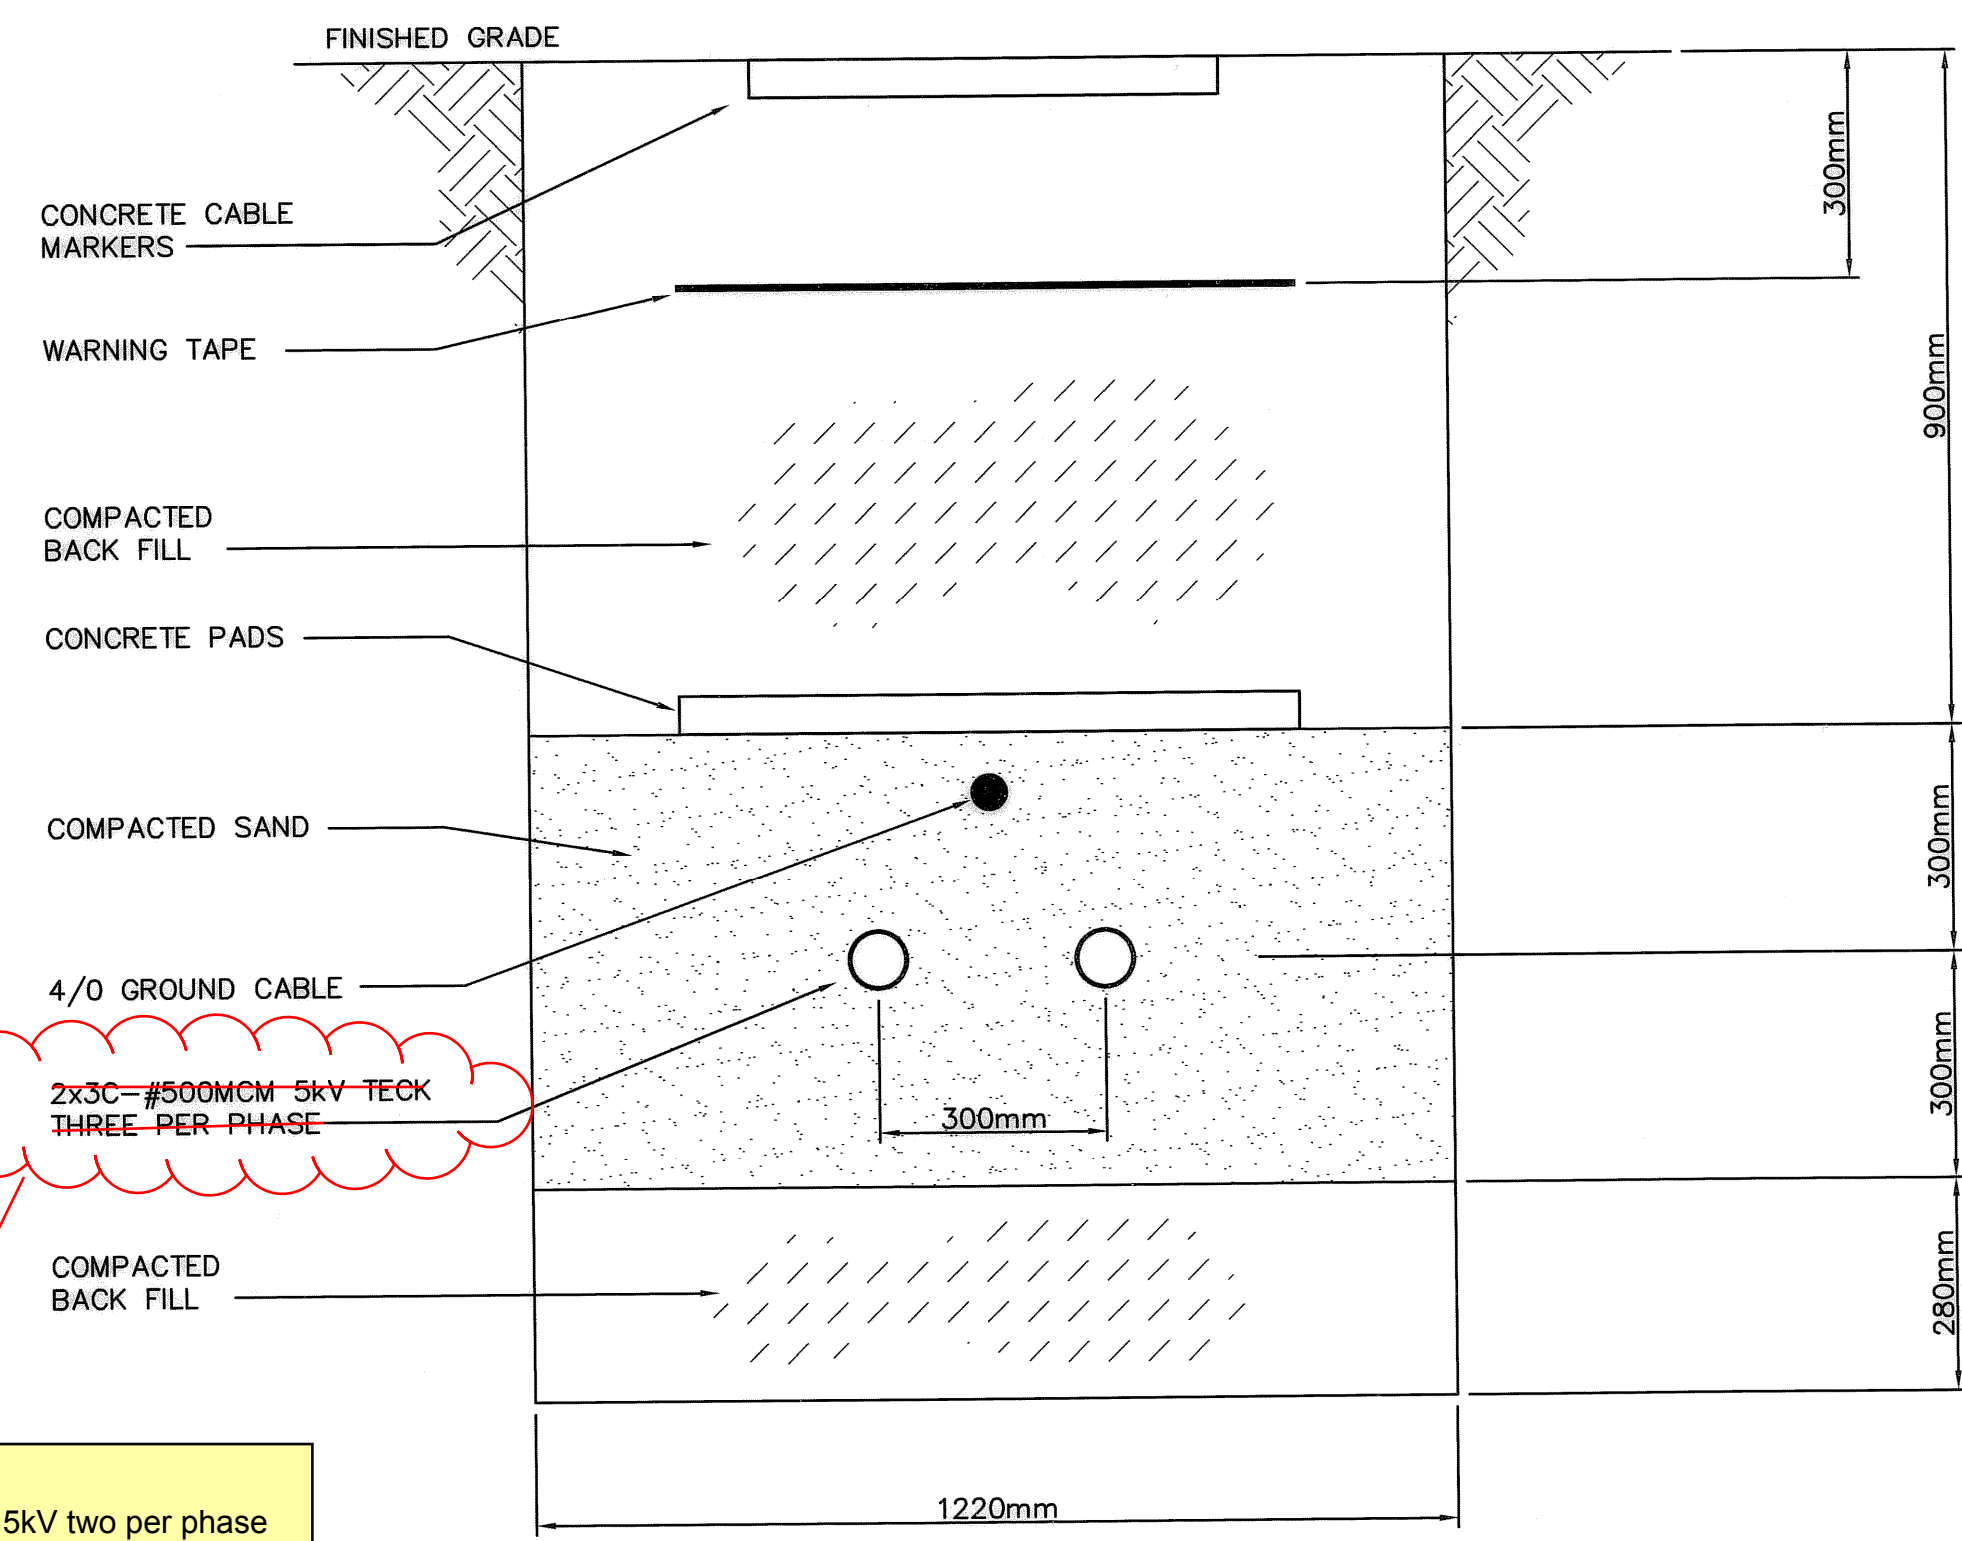

Replace with:  
2x3C - #500MCM 5kV Teck two per phase plus 4/0 ground installed in trench.

2x3C-#500MCM-5kV-TECK  
THREE PER PHASE PLUS 4/0-GROUND  
INSTALLED IN TRENCH

Replace with:  
2x3C-#500MCM 5kV two per phase

A SECTION  
E003 SCALE 1:10

DRAWING NO. WM-E003-SK-1