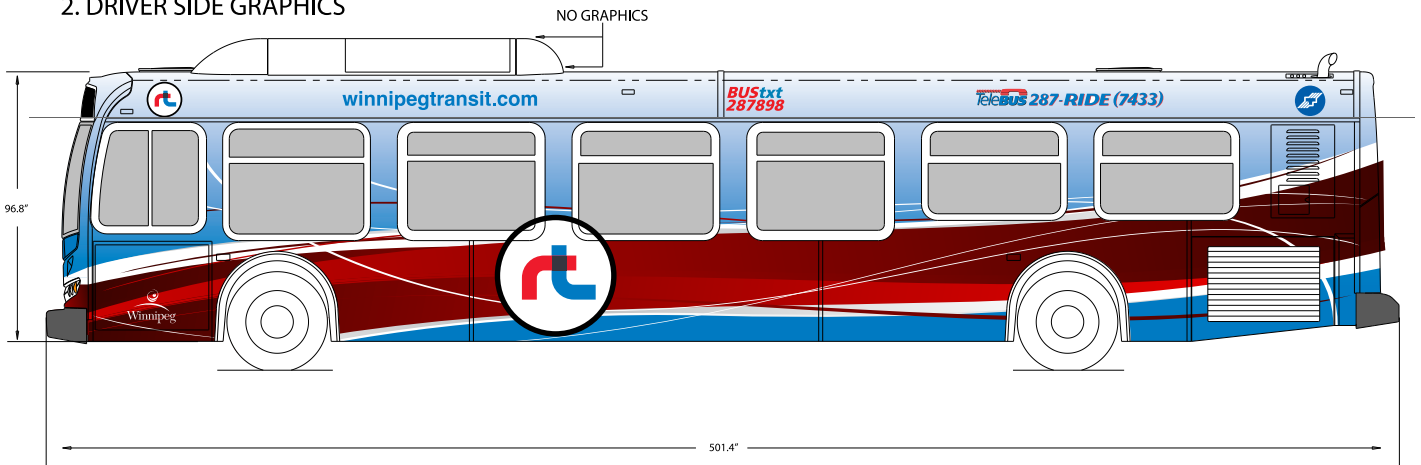

### 1. DOOR SIDE GRAPHICS

### 2. DRIVER SIDE GRAPHICS

- Do not install vinyl (except for  RT logo) on the window frames or rubber window gaskets, as shown in the artwork
-  RT logo to be installed on the window (sold vinyl) as shown in the artwork
- Vinyl to be installed on door frames/rubber gaskets, as shown in the artwork

### 4. REAR GRAPHICS