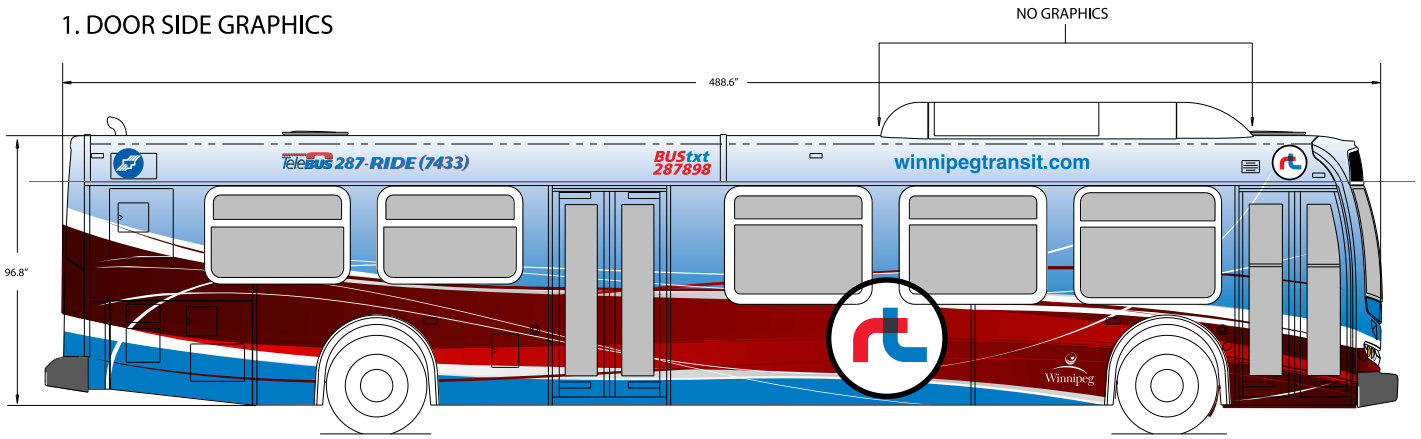

### 1. DOOR SIDE GRAPHICS

### 2. DRIVER SIDE GRAPHICS

- Do not install vinyl (except for  RT logo) on the window frames or rubber window gaskets, as shown in the artwork
-  RT logo to be installed on the window (sold vinyl) as shown in the artwork
- Vinyl to be installed on door frames/rubber gaskets, as shown in the artwork

### 4. REAR GRAPHICS