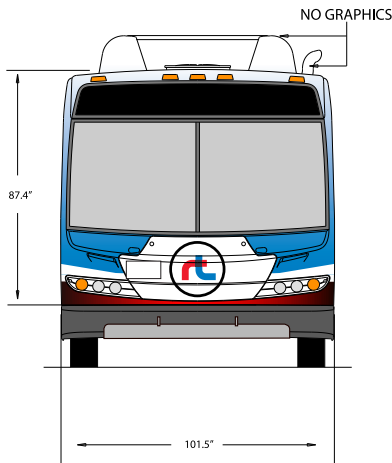

### 1. DOOR SIDE GRAPHICS

### 2. DRIVER SIDE GRAPHICS

- Do not install vinyl (except for  RT logo) on the window frames or rubber window gaskets, as shown in the artwork
-  RT logo to be installed on the window (sold vinyl) as shown in the artwork
- Vinyl to be installed on door frames/rubber gaskets, as shown in the artwork

### 3. FRONT GRAPHICS

### 4. REAR GRAPHICS