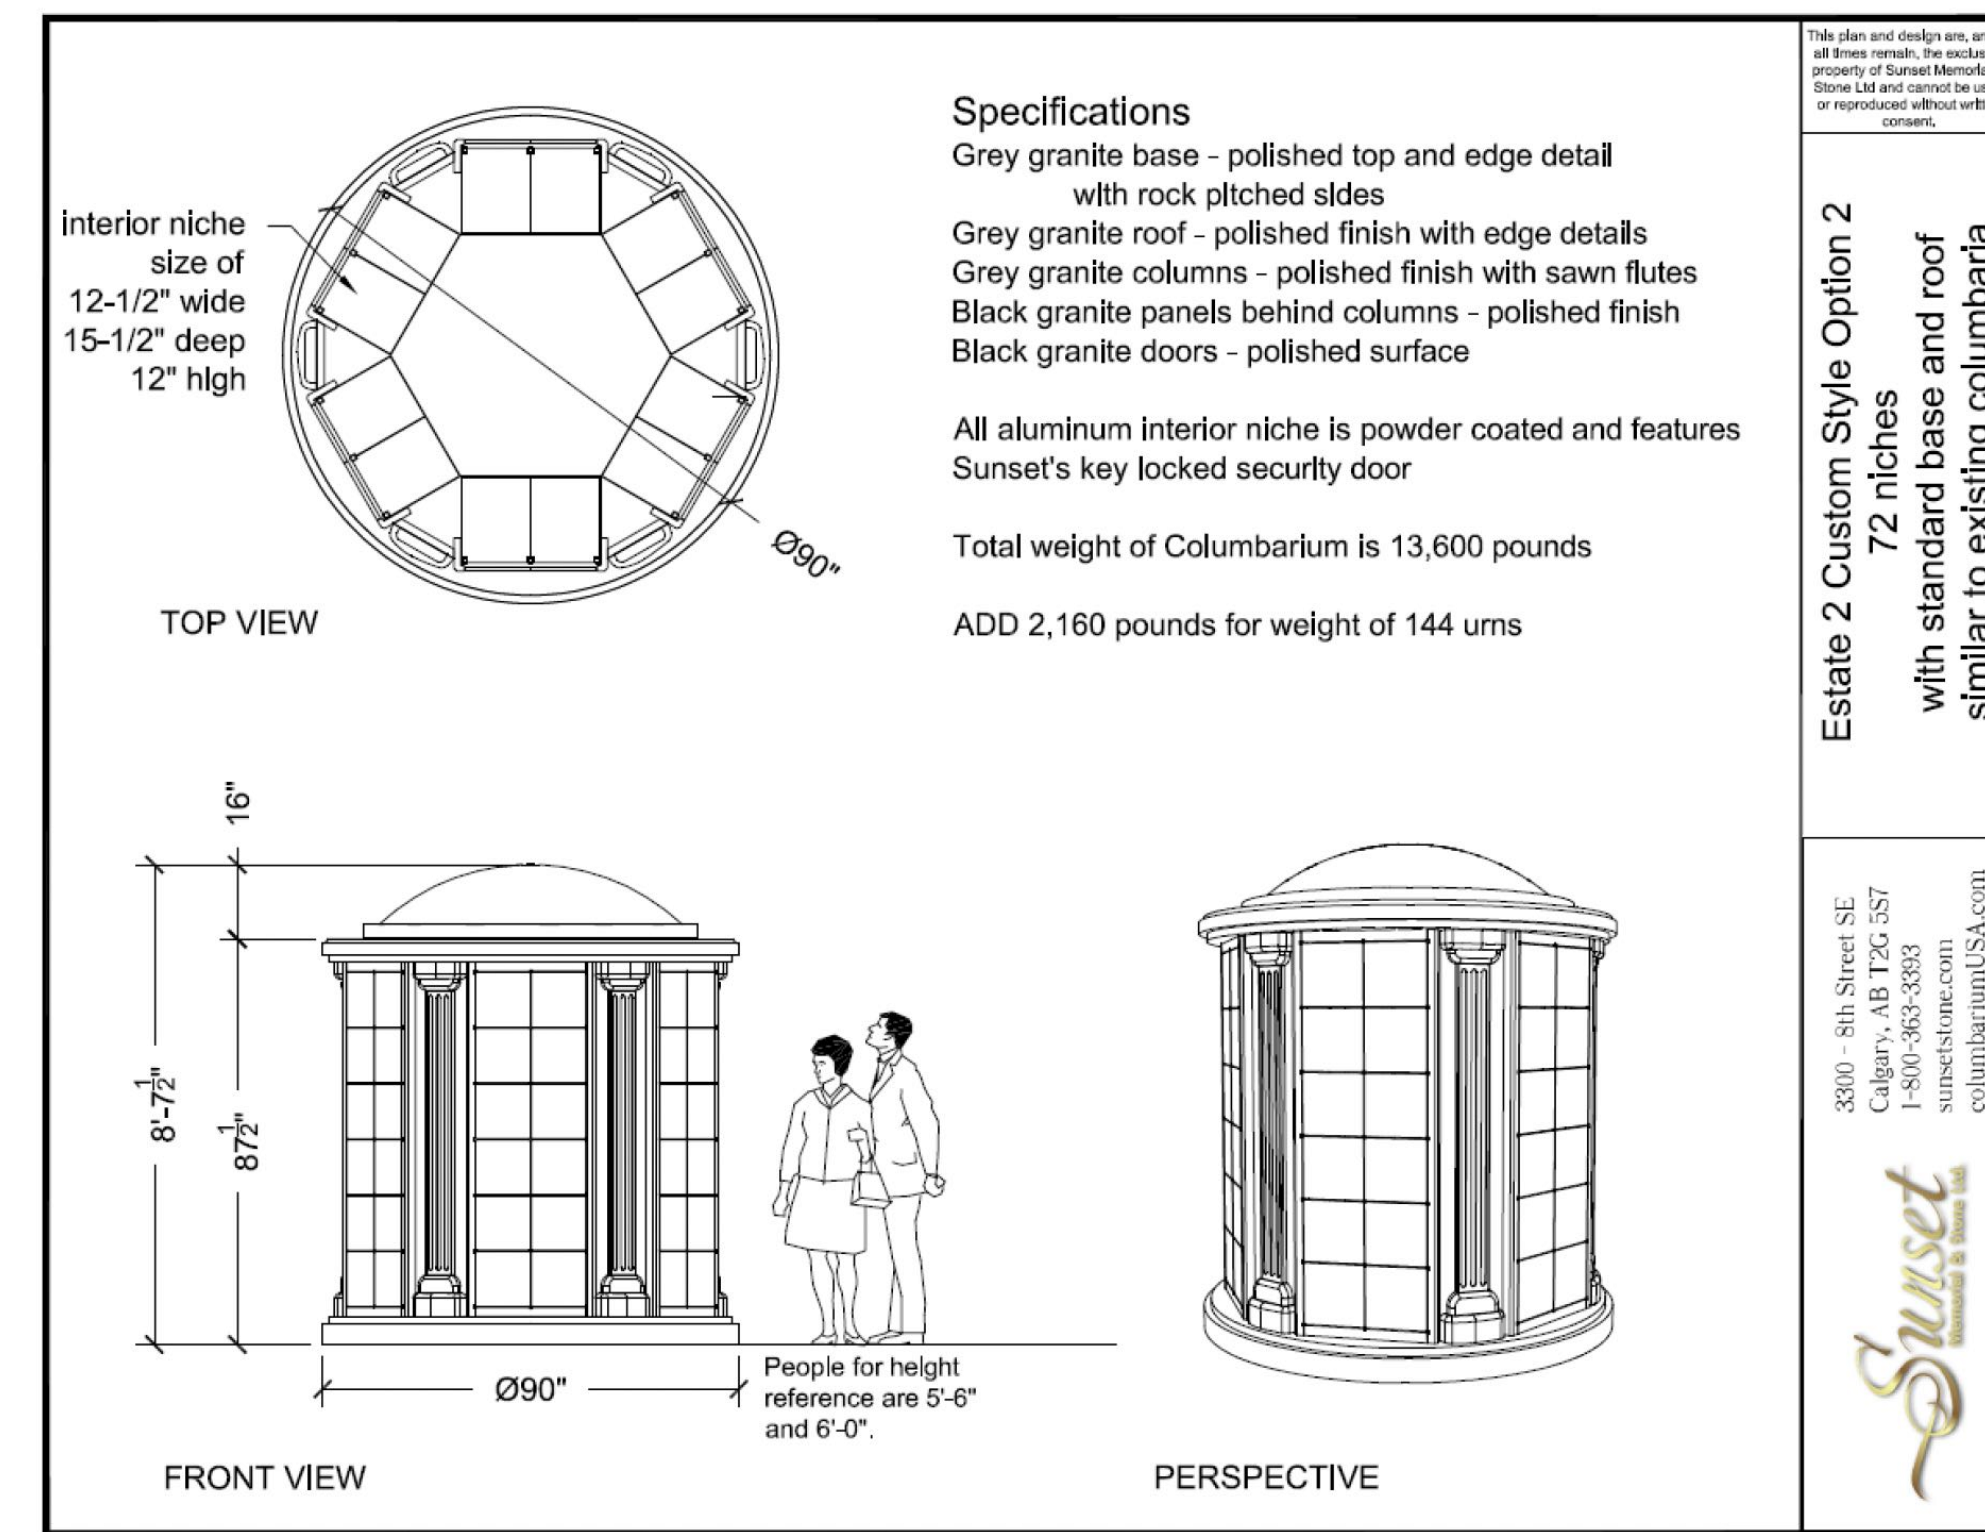

6 CIRCULAR COLUMBARIUM FYI (NIC)
StV-L.3 Scale: NTS