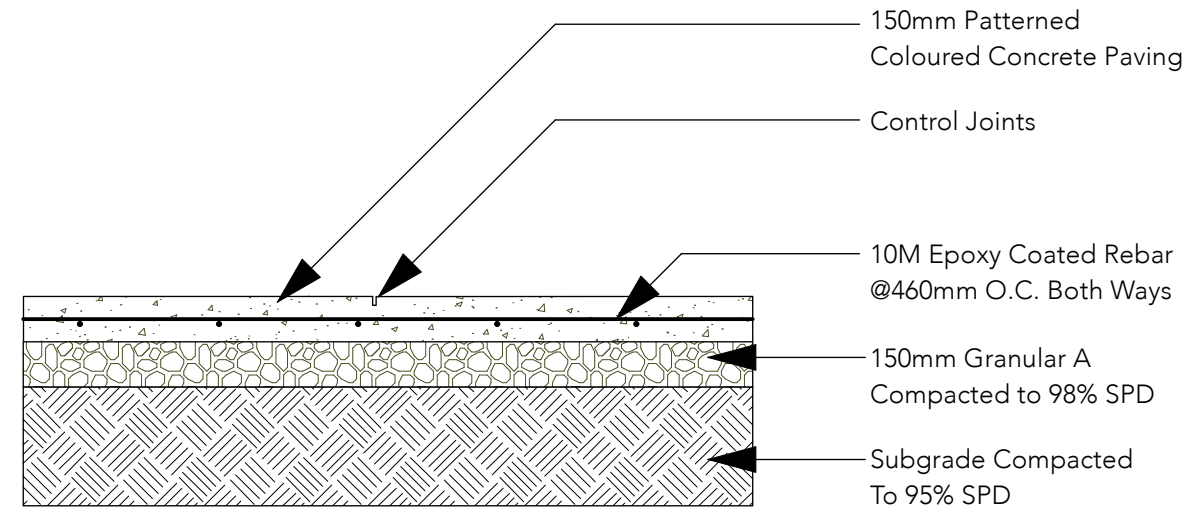

1 PATTERNED COLOURED CONCRETE PAVING
StV-L.3 Scale: 1:25