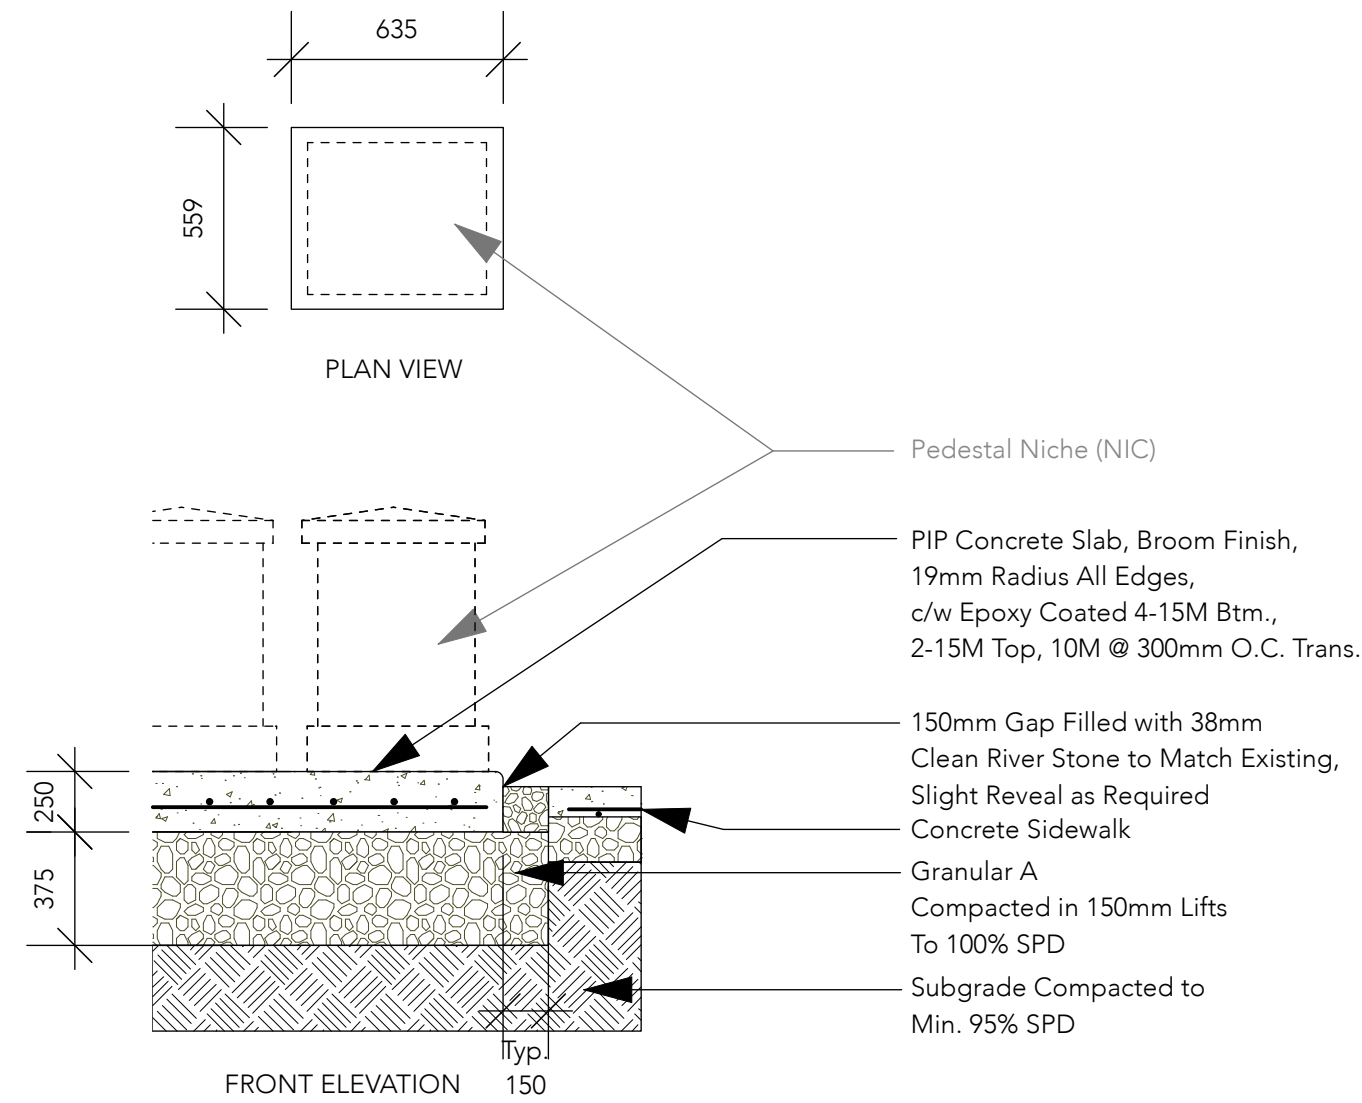

2 CONCRETE GRADE BEAM
StV-L.3 Scale: 1:25