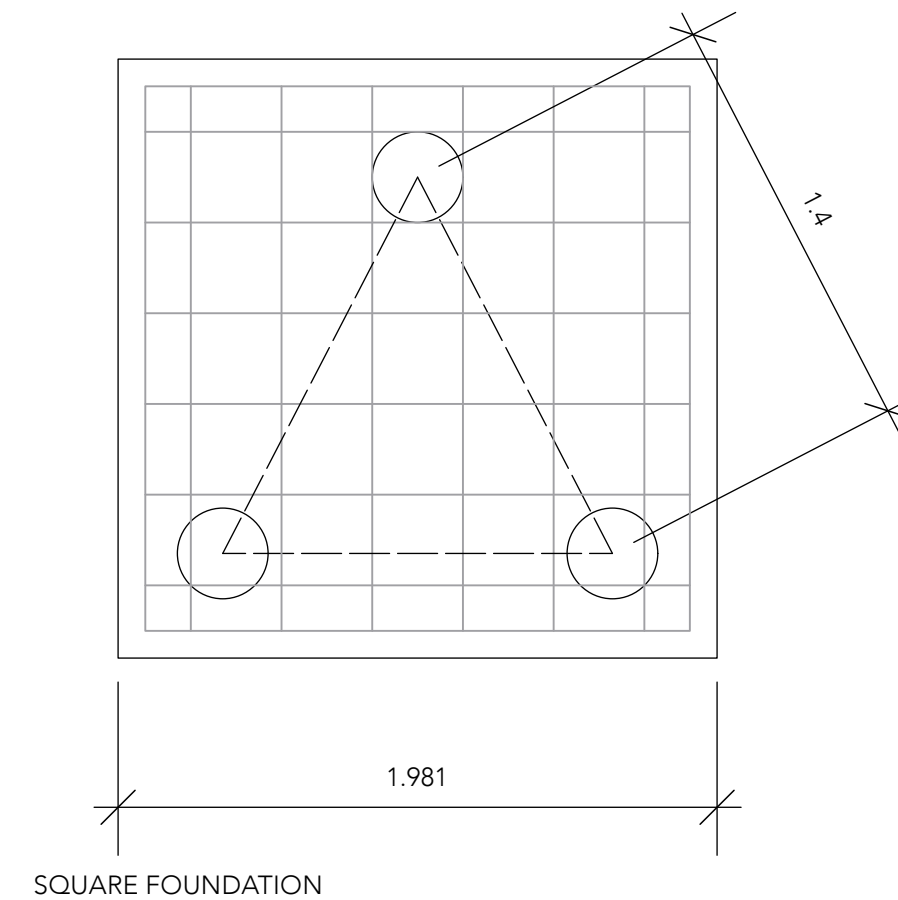

8			
7			
6			
5			
4			
3			
2			
1			
0	RELEASED FOR CONSTRUCTION	05/03/24	EC
NO.	REVISION / NOTE	DATE	BY

PROJECT
ST. VITAL CEMETERY
MEMORIAL GARDEN EXPANSION
236 RIVER ROAD
WINNIPEG, MB

SCALE	AS SHOWN
DATE	MAY 3, 2024
DRAWN BY	EC
CHECKED BY	EC
PROJECT NO.	23025

DRAWING TITLE
ST. VITAL
DETAILS
SHEET NO.

This plan and design are, and all of its contents, the exclusive property of Sunset Memorial & Stone Ltd. and cannot be used or reproduced without written consent.
Estate 2 Custom Style Option 2
72 niches
with standard base and roof similar to existing columbaria
3800 - 8th Street SE
Calgary, AB T2C 1S7
1-800-363-3383
sunsetstone.com
columbariumUSA.com
Sunset

This plan and design are, and all of its contents, the exclusive property of Sunset Memorial & Stone Ltd. and cannot be used or reproduced without written consent.
Royal Legacy Columbarium
16" deep Aluminum Interior Niche
72 niches
3800 - 8th Street SE
Calgary, AB T2C 1S7
1-800-363-3383
sunsetstone.com
columbariumUSA.com
Sunset