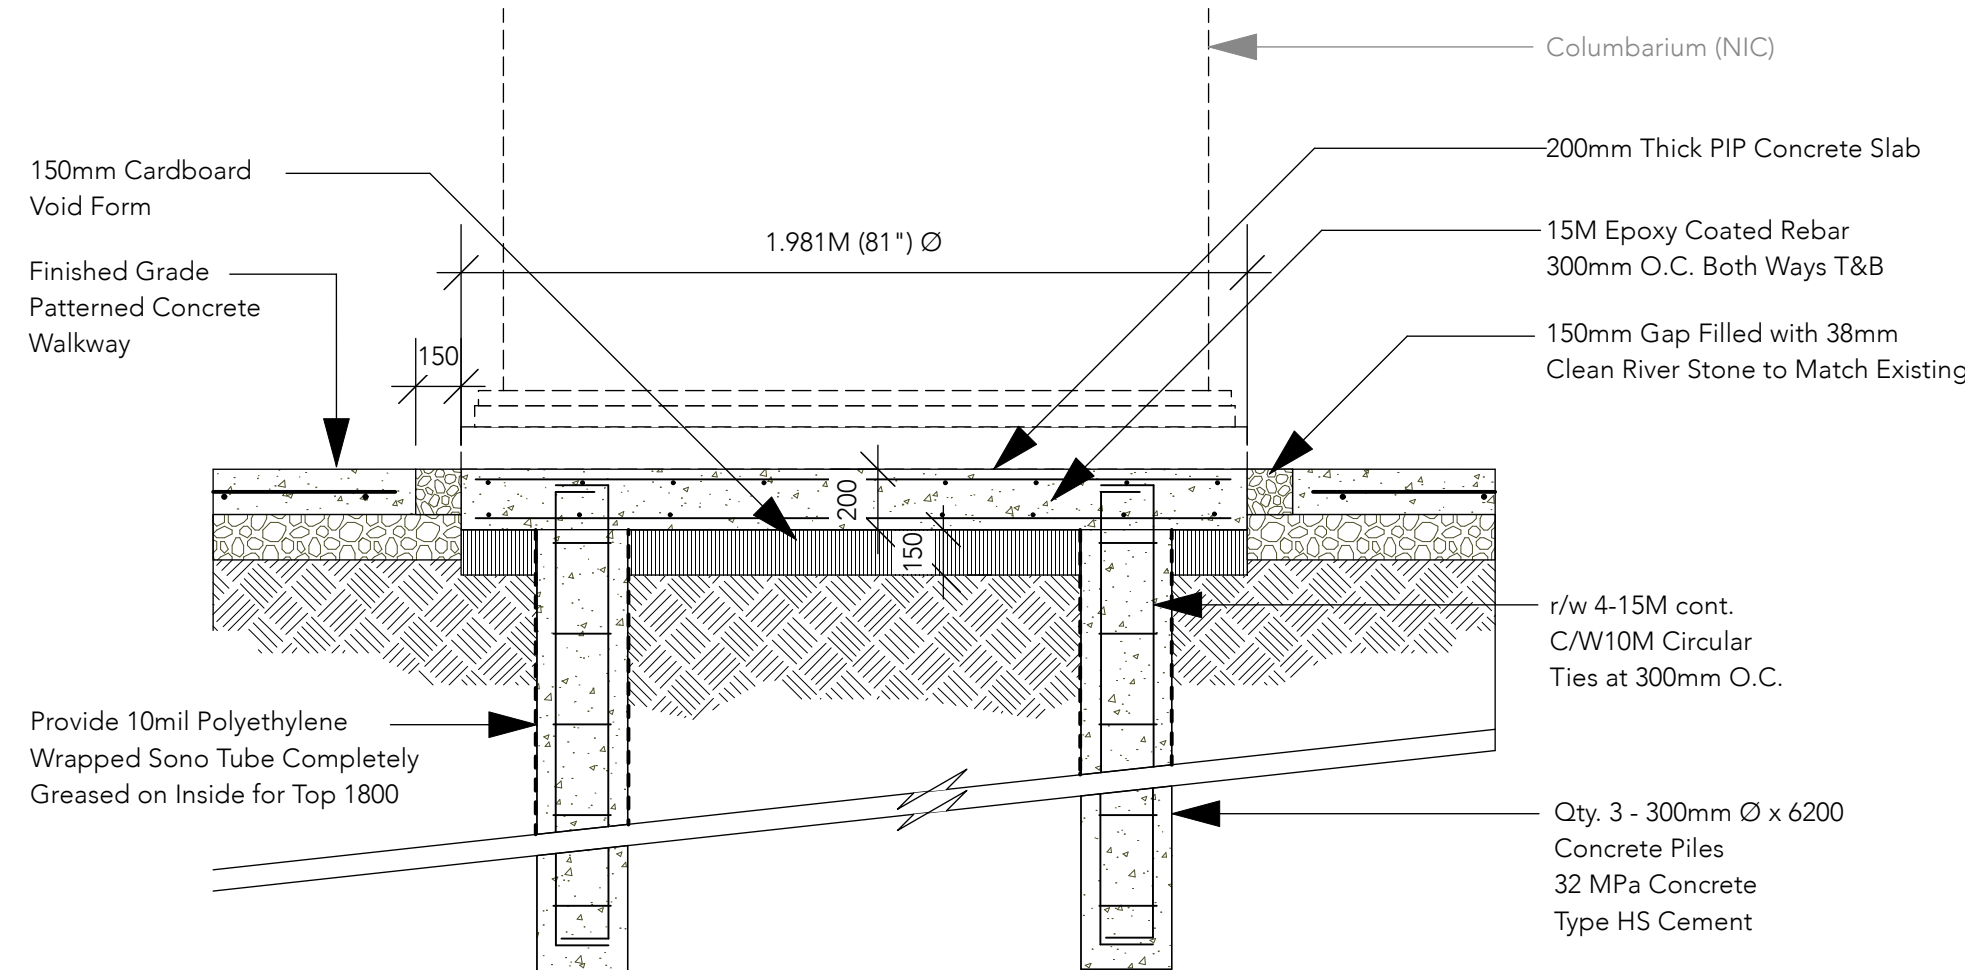

SQUARE FOUNDATION

3 SQUARE COLUMBARIUM FOUNDATION
StV-L.3 Scale: 1:25