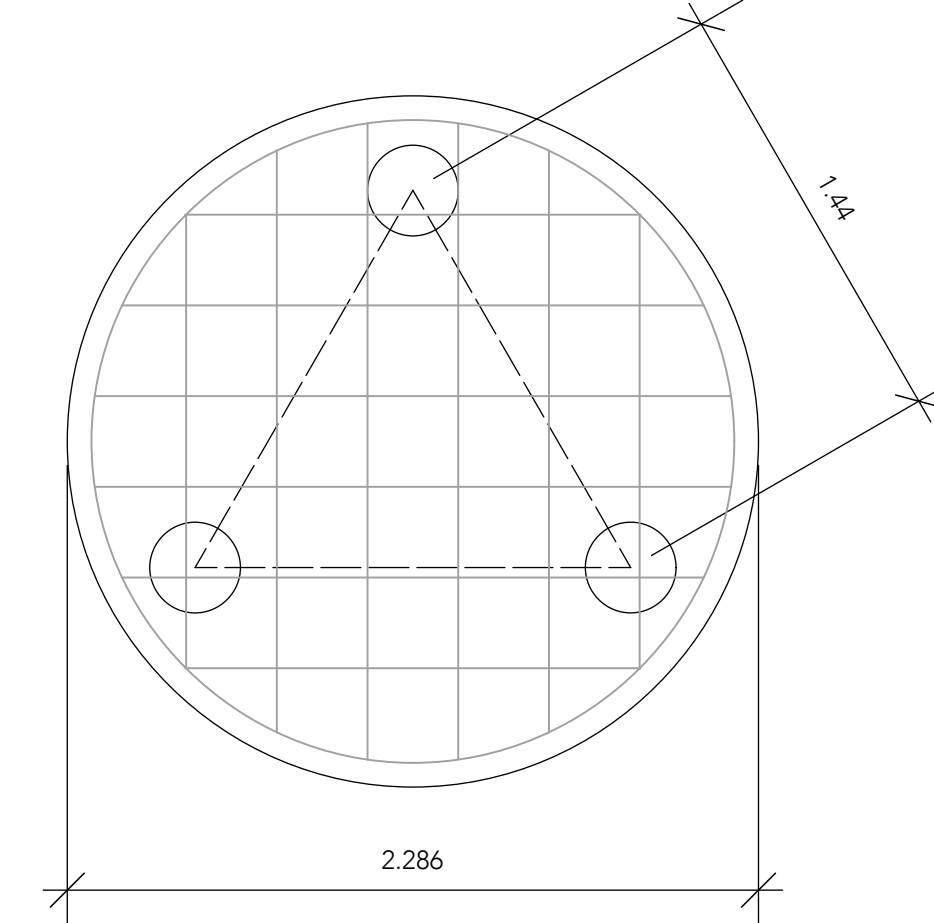

ROUND FOUNDATION