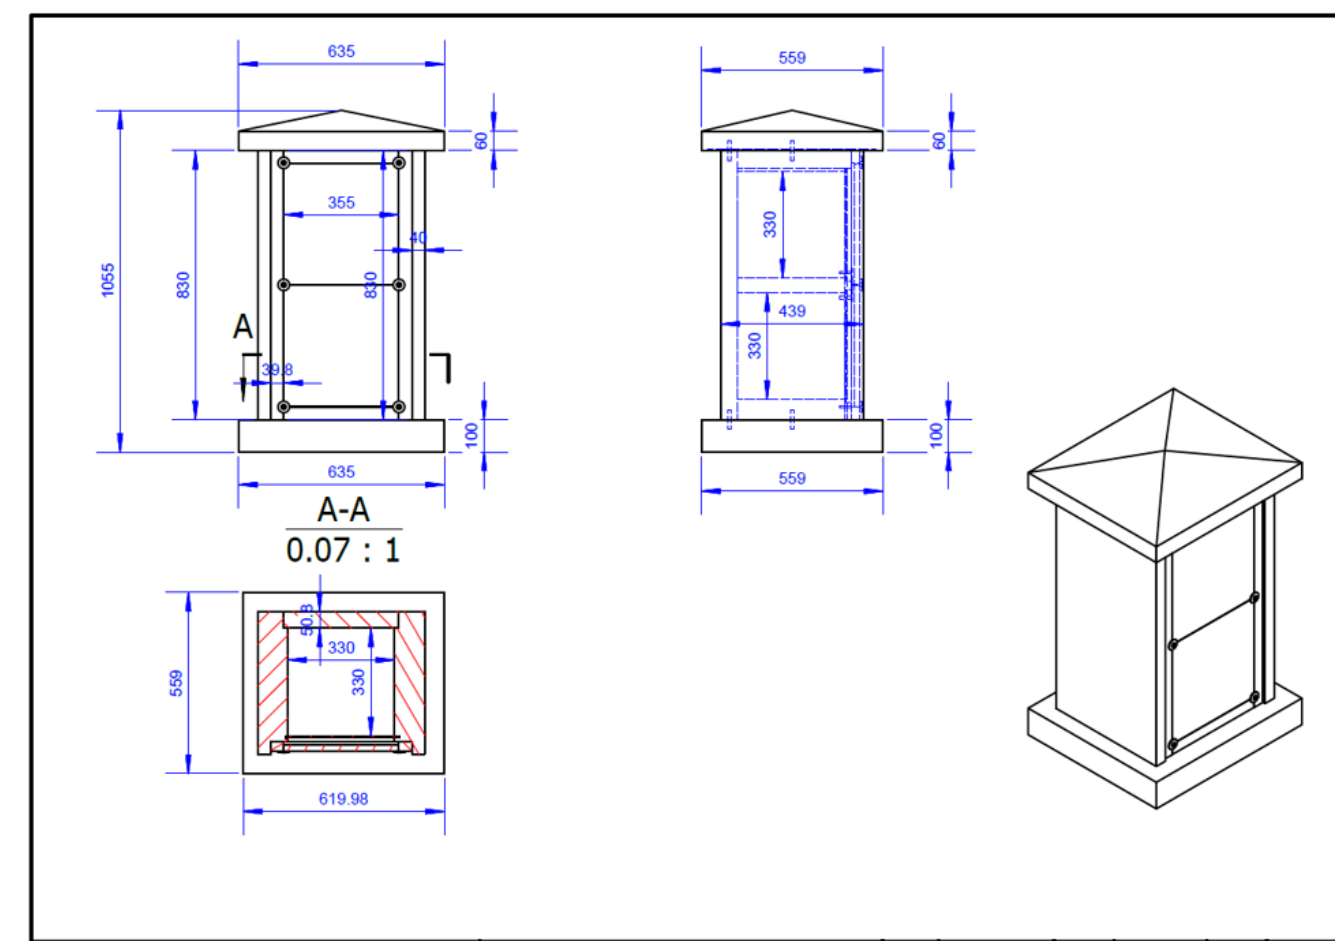

5 FAMILY PEDESTAL NICHE FYI (NIC)
StV-L.3 Scale: NTS