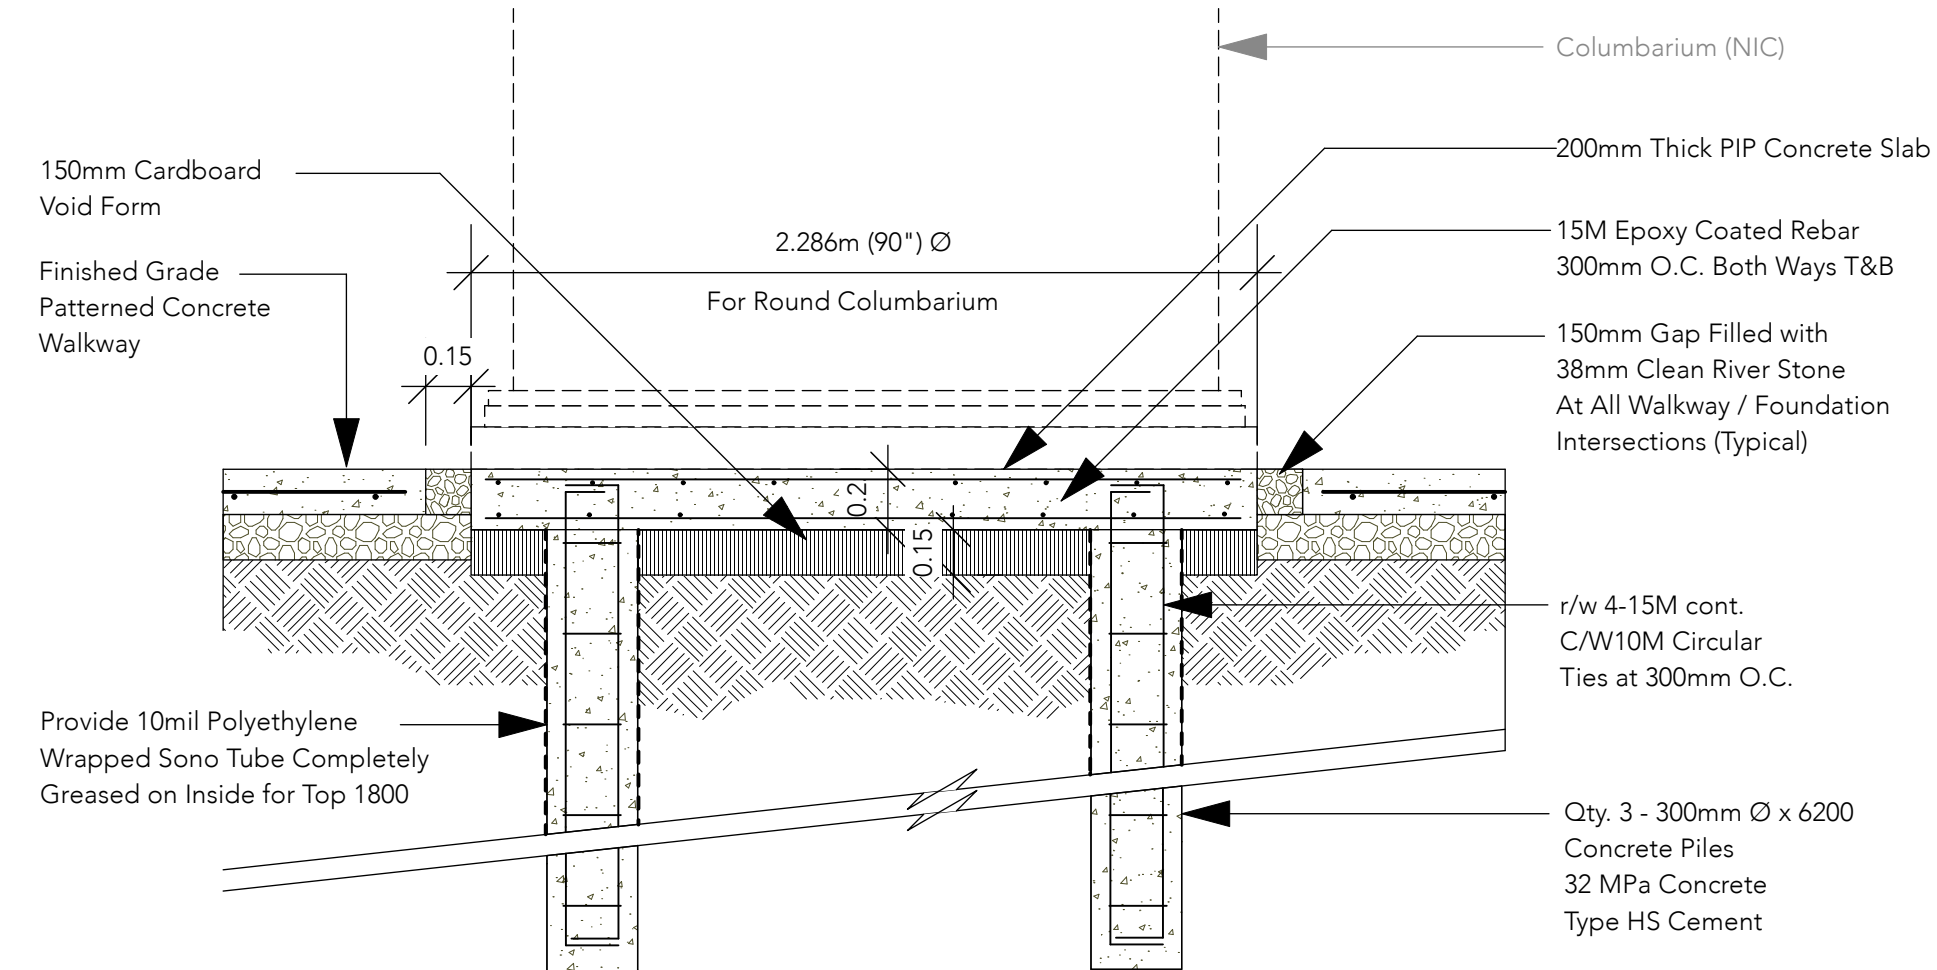

4 CIRCULAR COLUMBARIUM FOUNDATION
StV-L.3 Scale: 1:25