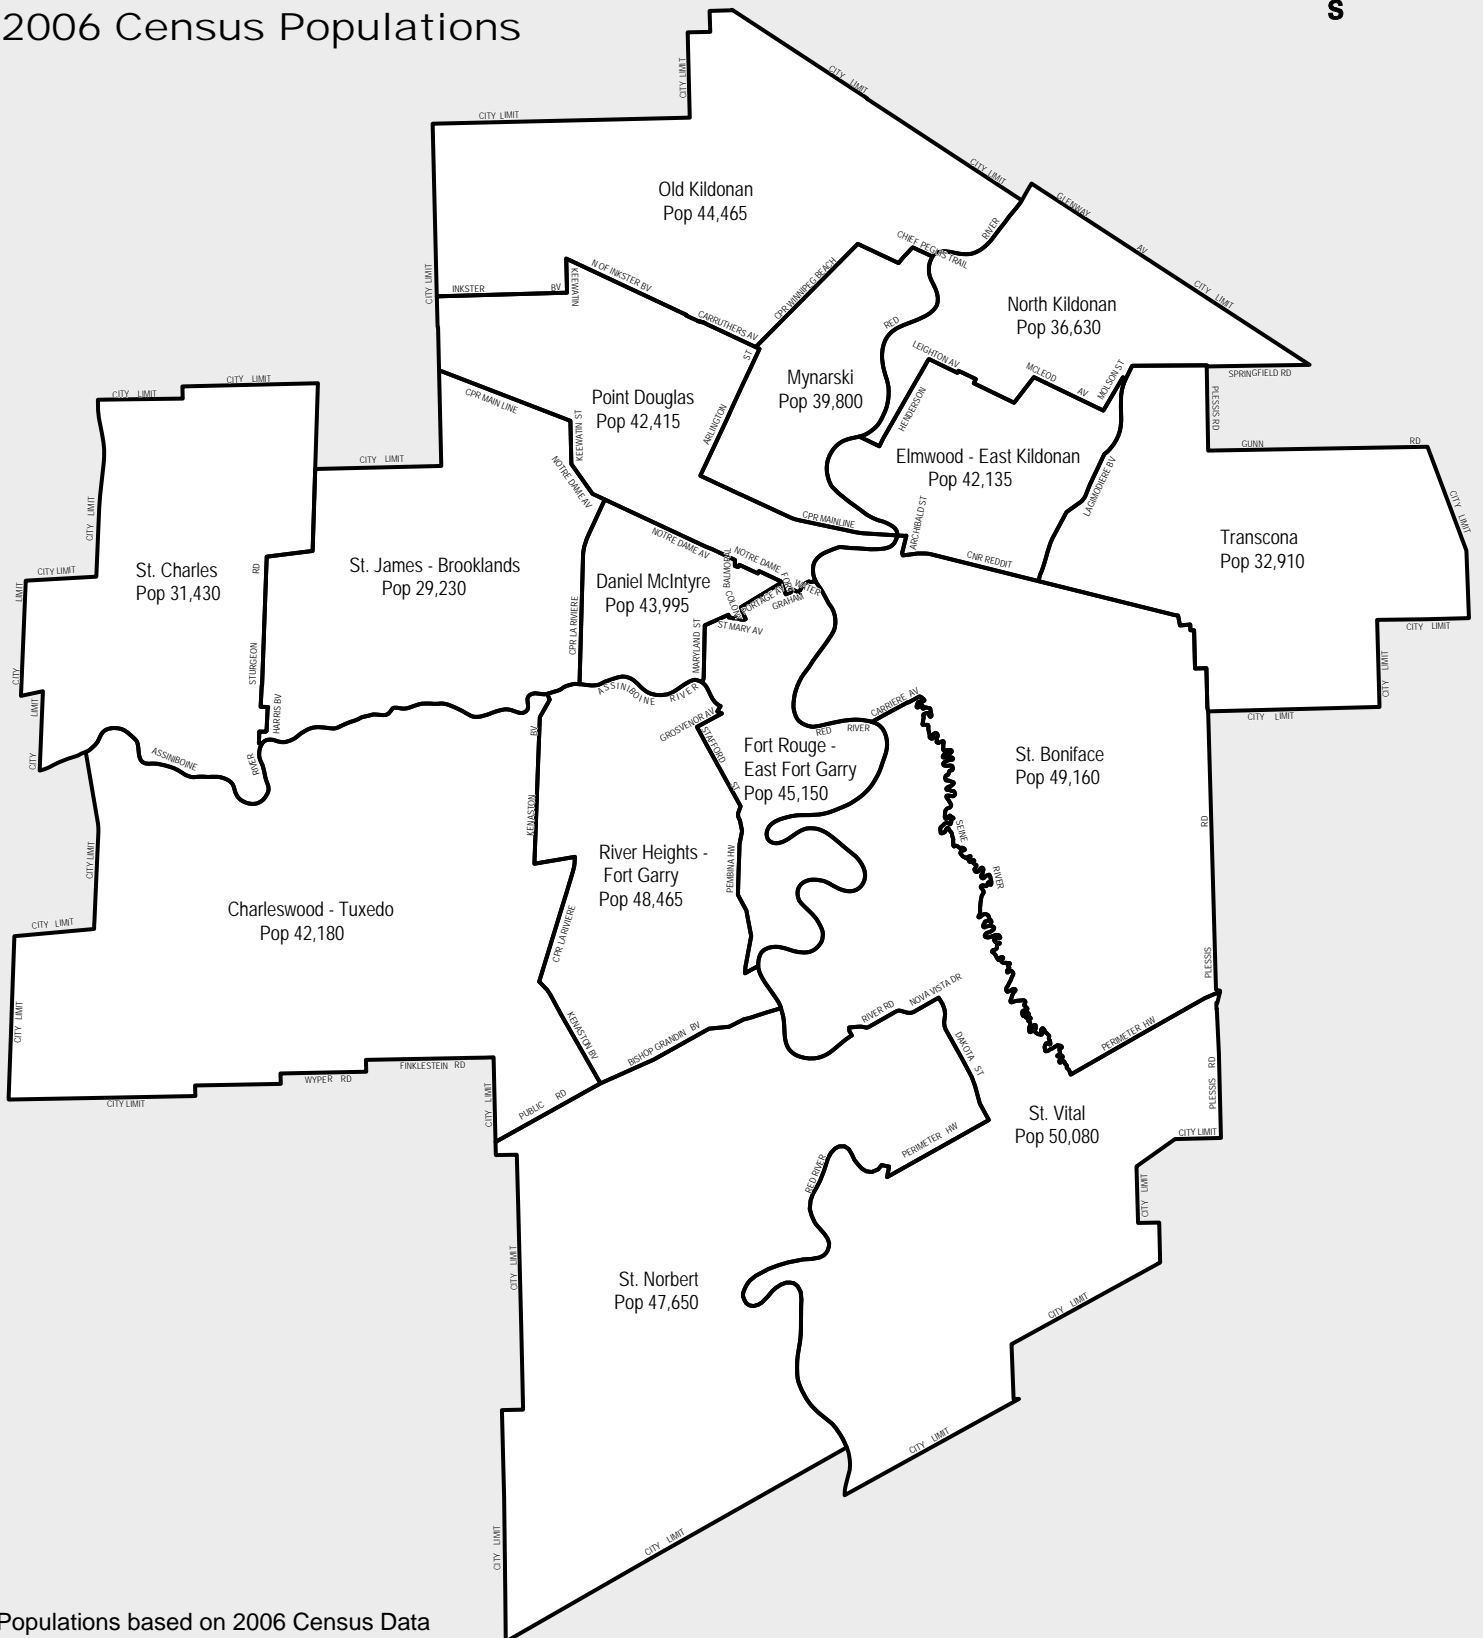

2009 Winnipeg Ward
 Boundaries Commission
 Existing Ward Boundaries
 2006 Census Populations

Populations based on 2006 Census Data
 Average Ward Size: 41,713
 Maximum (Average + 25%): 52,141
 Minimum (Average - 25%): 31,285